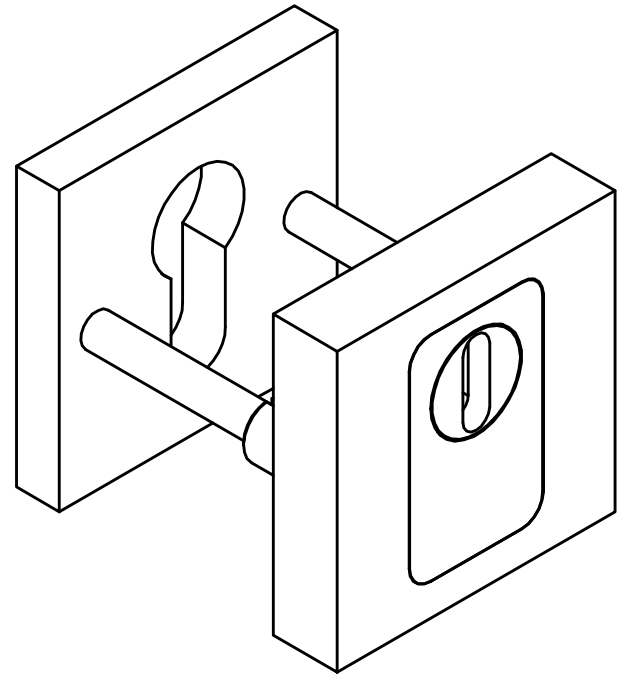

LSQVEIL-CKT

solid security escutcheon
with cylinder protection cover
stainless steel

52

38

12

52

38

8