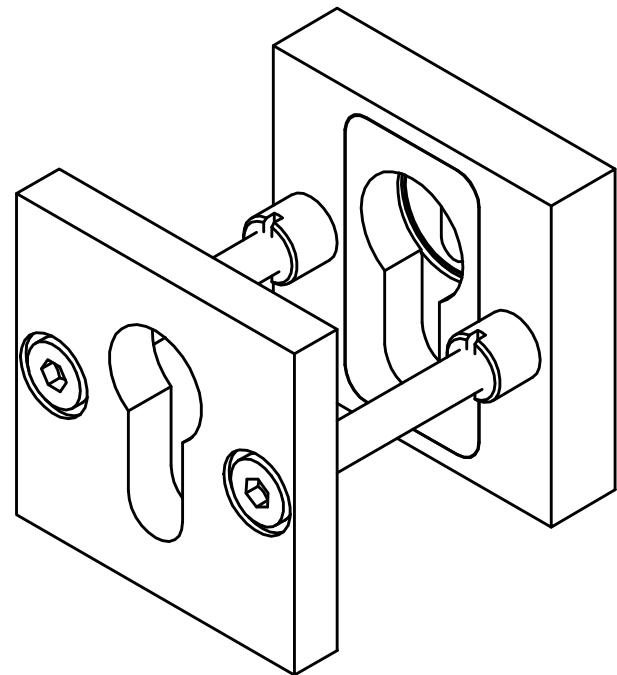

LSQVEIL-CKT

solid security escutcheon
with cylinder protection cover
stainless steel

52

38

12

52

38

8