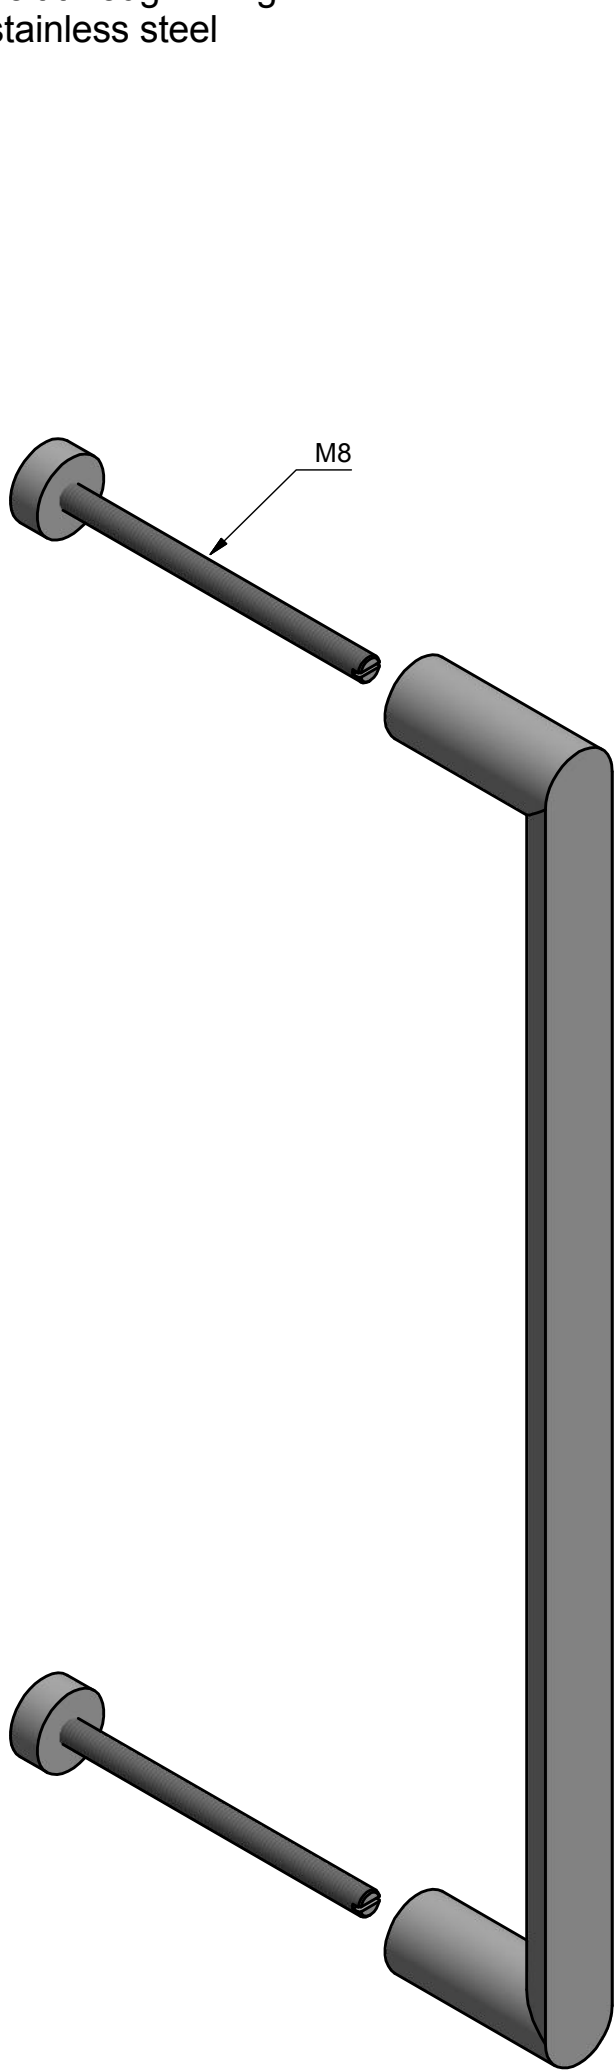

PBA 400 PS

solid pull handle
bolt through fixing
stainless steel

<h1>FORMANI®</h1>		Part number:	
		Description:	
Doc no.: 3701G001 PBA400 PS V01.dwg		<h2>PBA 400 PS</h2>	
Drawn by: Christian Brimbois	Creation date: 5-10-2018	<h3>A3</h3>	
FORMANI HOLLAND B.V. EUROPALAAN 12 6199 AB MAASTRICHT-AIRPORT NL T +31 (0)43 308 90 00 INFO@FORMANI.COM FORMANI.COM			