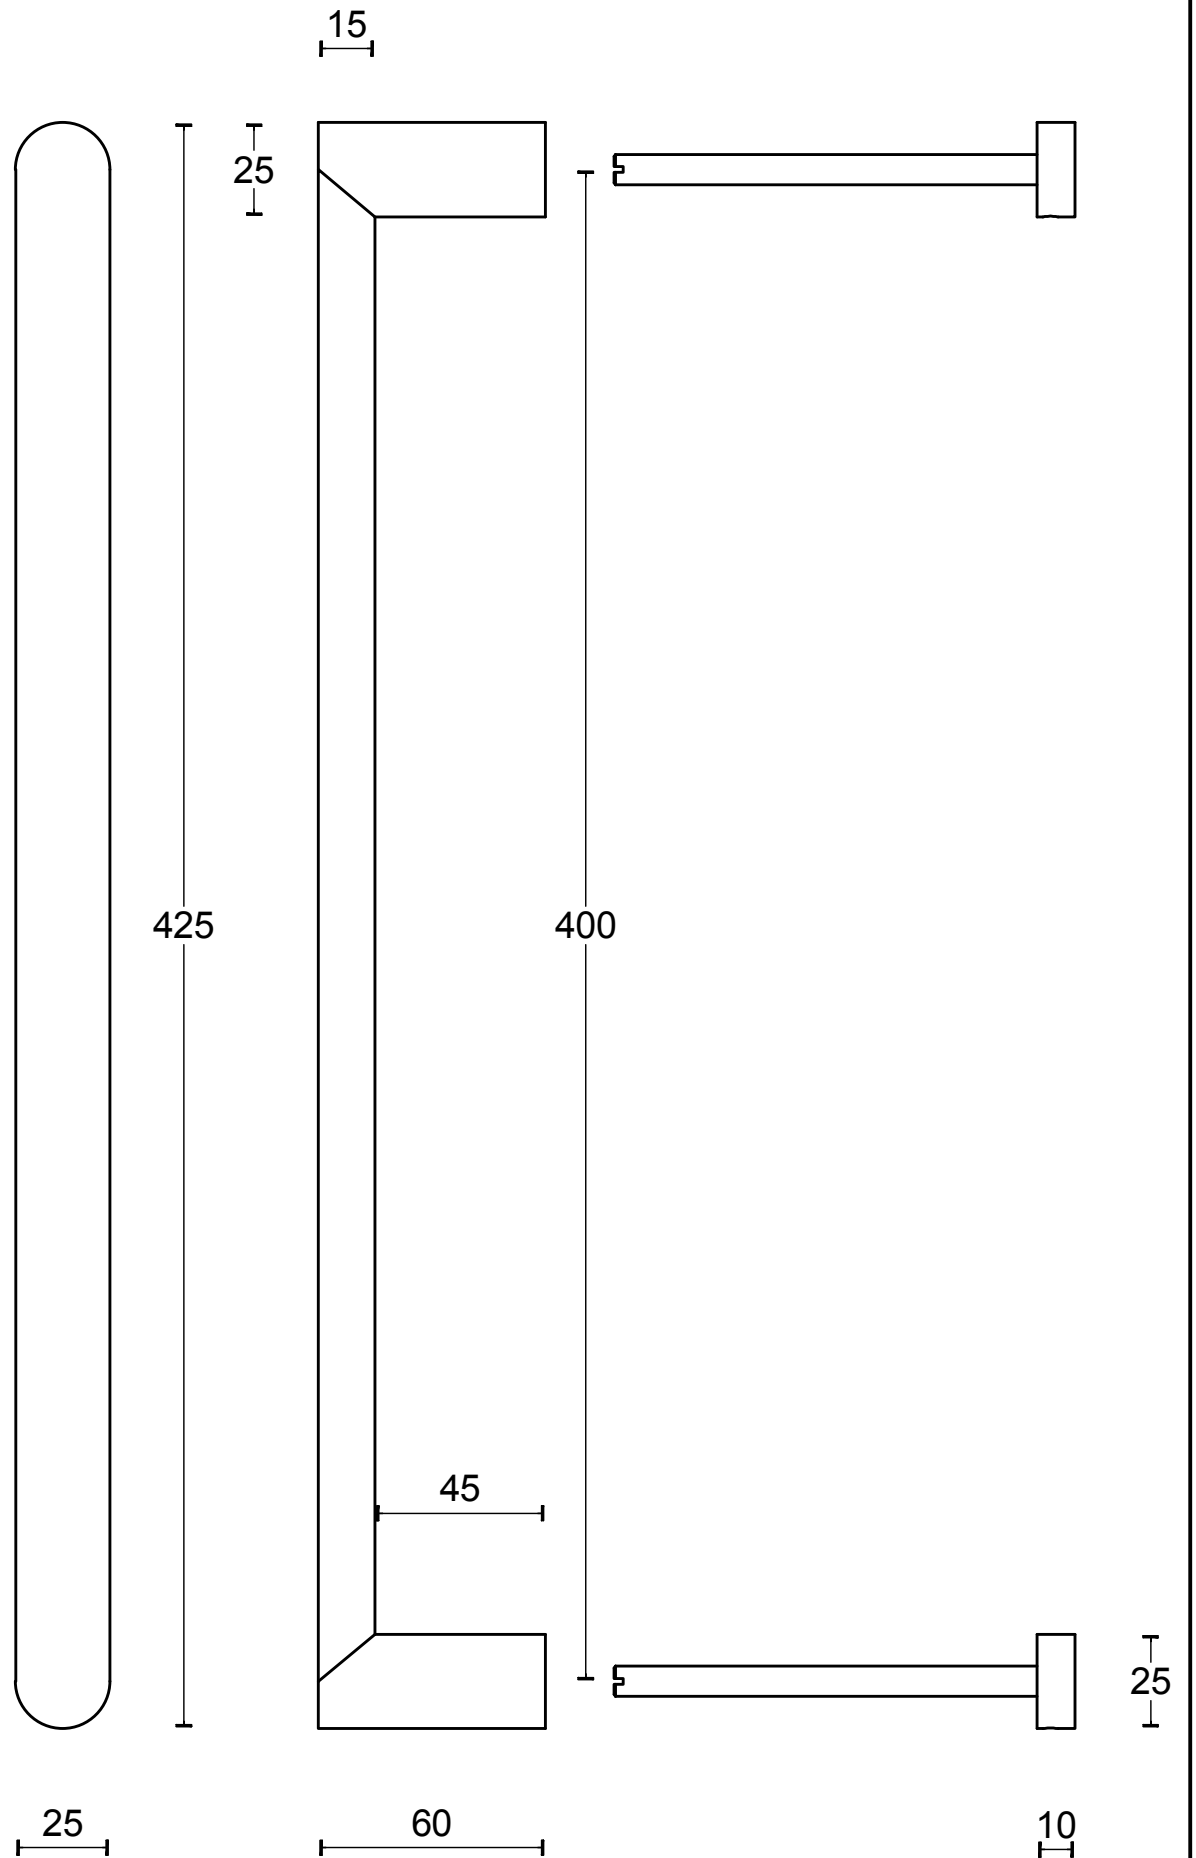

PBA 400 PS

solid pull handle
bolt through fixing
stainless steel

<h1>FORMANI®</h1>		Part number:	
		Description:	
Doc no.: 3701G001 PBA400 PS V01.dwg		<h2>PBA 400 PS</h2>	
Drawn by: Christian Brimbois	Creation date: 5-10-2018	<h3>A3</h3>	
FORMANI HOLLAND B.V. EUROPALAAN 12 6199 AB MAASTRICHT-AIRPORT NL T +31 (0)43 308 90 00 INFO@FORMANI.COM FORMANI.COM			