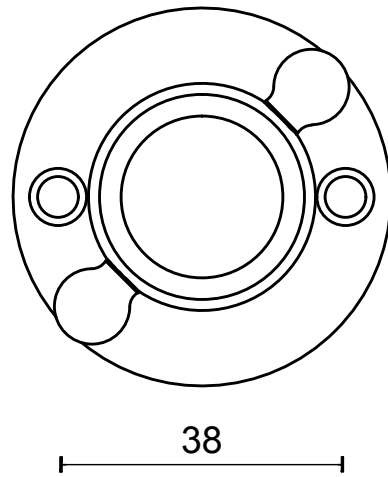

LZWC50B

lever handle accessory
privacy set
stainless steel or brass

50

50

30

17

different reduction sleeves
for different sizes of spindle

FORMANI®		Part number:	
Doc no.: 3401T002 LZWC50B V02.dwg		LZWC50B	Format:
Drawn by: Christian Brimbois	Creation date: 30-11-2016		A3
FORMANI HOLLAND B.V. EUROPALAAN 12 6199 AB MAASTRICHT-AIRPORT NL T +31 (0)43 308 90 00 INFO@FORMANI.COM FORMANI.COM			