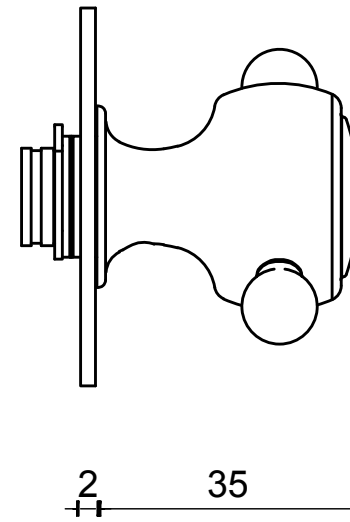

LZWC50B

lever handle accessory
privacy set
stainless steel or brass

50

50

30

17

different reduction sleeves
for different sizes of spindle

FORMANI®		Part number:	
Doc no.: 3401T002 LZWC50B V02.dwg		LZWC50B	Format:
Drawn by: Christian Brimbois	Creation date: 30-11-2016		A3
FORMANI HOLLAND B.V. EUROPALAAN 12 6199 AB MAASTRICHT-AIRPORT NL T +31 (0)43 308 90 00 INFO@FORMANI.COM FORMANI.COM			