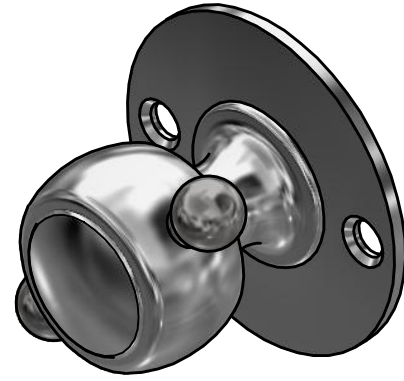

LZWC50B

lever handle accessory
privacy set
stainless steel or brass

50

50

30

17

different reduction sleeves
for different sizes of spindle

FORMANI®		Part number:	
Doc no.: 3401T002 LZWC50B V02.dwg		LZWC50B	Format:
Drawn by: Christian Brimbois	Creation date: 30-11-2016		A3
FORMANI HOLLAND B.V. EUROPALAAN 12 6199 AB MAASTRICHT-AIRPORT NL T +31 (0)43 308 90 00 INFO@FORMANI.COM FORMANI.COM			