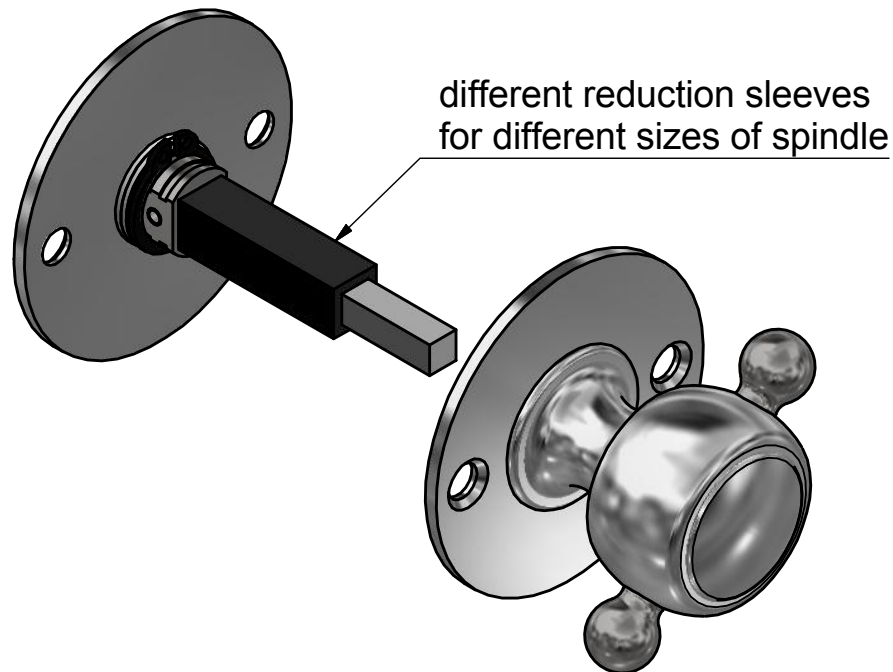

LZWC50B

lever handle accessory
privacy set
stainless steel or brass

50

50

30

17

different reduction sleeves
for different sizes of spindle

FORMANI®		Part number:	
Doc no.: 3401T002 LZWC50B V02.dwg		LZWC50B	Format:
Drawn by: Christian Brimbois	Creation date: 30-11-2016		A3
FORMANI HOLLAND B.V. EUROPALAAN 12 6199 AB MAASTRICHT-AIRPORT NL T +31 (0)43 308 90 00 INFO@FORMANI.COM FORMANI.COM			