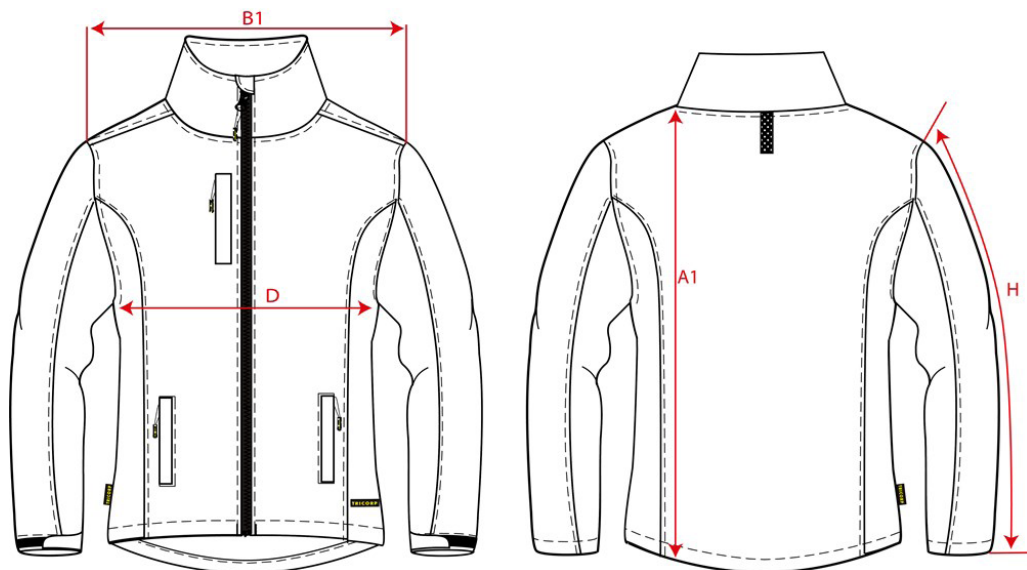

PRODUCTSPECIFICATIE

Softshell Bicolor / 402002

Artikelnummer: 402002 / TJ2000
Maten: XXS | XS | S | M | L | XL | XXL | 3XL | 4XL | 5XL | 7XL
Sexe: Unisex
Kwaliteit: 96% Polyester / 4% Elastaan spandex, PU Membran
Gewicht: 340 g/m²
CBS Nummer: 6201131090
MVO: Circulair; Recyclebaar
Constructie: Platbinding

Kleuren:

Wasvoorschriften:

Kenmerken:

	Tol	XXS	XS	S	M	L	XL	XXL	3XL	4XL	5XL	7XL
A	Total backl meas from CBN	1,0	67,0	69,0	71,0	73,0	75,0	77,0	81,0	85,0	87,0	89,0
B1	Shoulder to shoulder	1,0	42,0	44,0	46,0	48,0	50,0	52,0	56,0	60,0	62,0	64,0
D	1/2 Chest width (2,5cm under armpit)	1,0	52,0	54,0	56,0	58,0	60,0	64,0	68,0	72,0	74,0	80,0
H	Upperarm sleeve	0,5	63,0	64,0	65,0	66,0	67,0	68,0	69,0	70,0	71,0	72,0