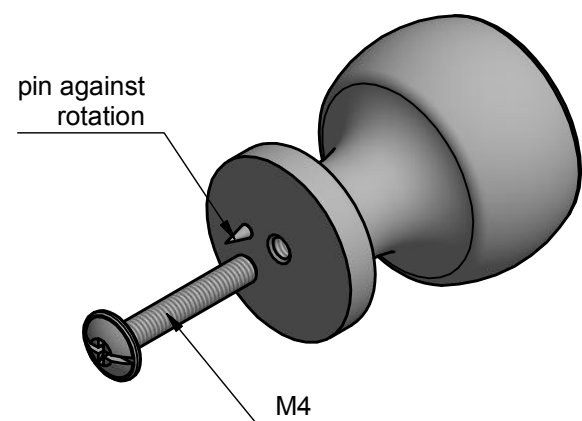

# LZ35M

cabinet knob  
stainless steel or brass

FORMANI®		Part number:	
		LZ35M	
Doc no.: 3404P003 LZ35M V01.dwg	Description:		Format:
Drawn by: Christian Brimbois   Creation date: 27-7-2016			A3
FORMANI HOLLAND B.V. EUROPALAAN 12 6199 AB MAASTRICHT-AIRPORT NL T +31 (0)43 308 90 00 INFO@FORMANI.COM FORMANI.COM			