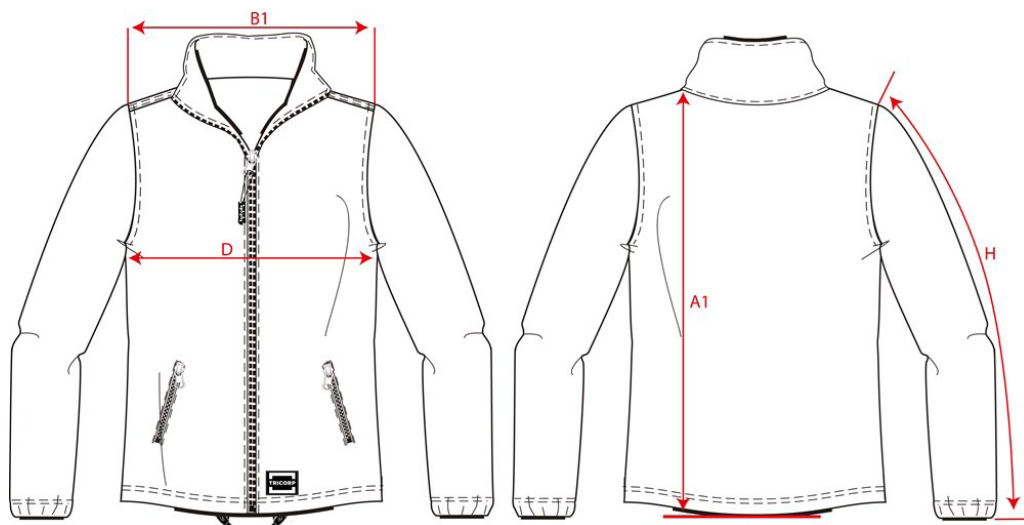

PRODUCTSPECIFICATIE

Sweatervest Fleece / 301002

Artikelnummer: 301002 / FLV320
Maten: XS | S | M | L | XL | XXL | 3XL | 5XL | 7XL
Sexe: Unisex
Kwaliteit: 100% Polyester
Gewicht: 320 g/m²
CBS Nummer: 6110309100
MVO: Circulair; Recyclebaar
Constructie: Microfleece

Kleuren:

Wasvoorschriften:

Kenmerken:

	Tol	XS	S	M	L	XL	XXL	3XL	5XL	7XL	
A1	Total backl meas. from hsp	1,0	68,0	70,0	72,0	74,0	76,0	80,0	84,0	88,0	92,0
B1	Shoulder to shoulder	1,0	52,0	54,0	56,0	58,0	60,0	64,0	68,0	72,0	76,0
D	1/2 Chest width (at armhole)	1,0	56,0	58,0	60,0	62,0	66,0	70,0	74,0	78,0	82,0
H	Upperarm sleeve	0,5	59,0	60,0	61,0	62,0	63,0	64,0	65,0	66,0	67,0