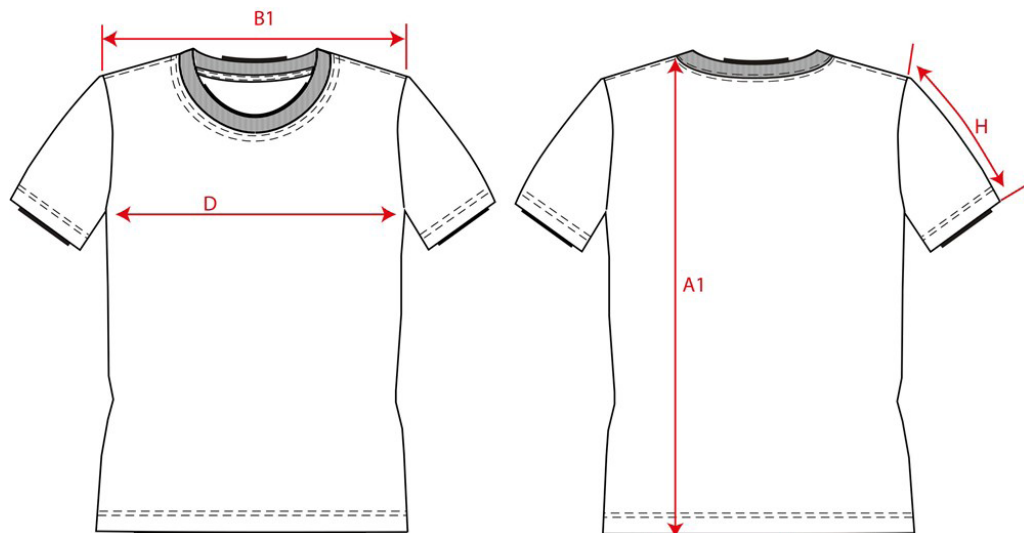

PRODUCTSPECIFICATIE

Ondershirt / 602004

Artikelnummer: 602004 / TOT1000
Maten: XS | S | M | L | XL | XXL | 3XL | 4XL | 5XL | 7XL
Sexe: Heren
Kwaliteit: 95% Katoen / 5% Elastaan, Spandex
Gewicht: 170 g/m²
CBS Nummer: 6109100010
MVO: Oeko Tex®

Kleuren:

Wasvoorschriften:

Kenmerken:

	Tol	XS	S	M	L	XL	XXL	3XL	4XL	5XL	7XL
A1 Total backl meas from hsp	1,0	66,0	69,0	72,0	75,0	78,0	81,0	84,0	87,0	90,0	96,0
B1 Shoulder to shoulder	1,0	33,0	35,0	37,0	39,0	41,0	43,0	45,0	47,0	49,0	53,0
D 1/2 Chest width (at armhole)	1,0	42,0	44,0	46,0	48,0	50,0	52,0	54,0	56,0	58,0	62,0
H Upperarm sleeve	0,5	18,0	19,0	20,0	21,0	22,0	23,0	24,0	25,0	26,0	28,0