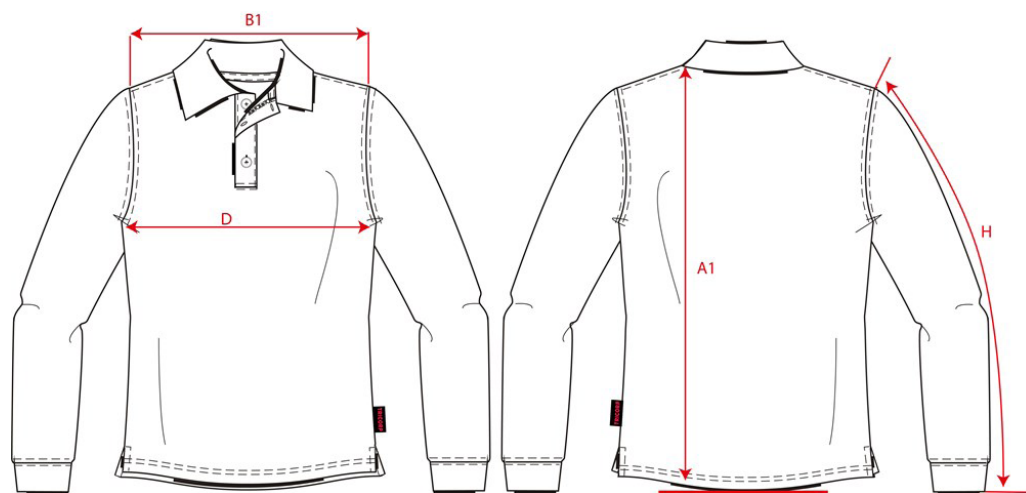

PRODUCTSPECIFICATIE

Polosweater / 301004

Artikelnummer: 301004 / PS280
Maten: XS | S | M | L | XL | XXL | 3XL | 5XL | 7XL
Sexe: Unisex
Kwaliteit: 60% Gekamd katoen / 40% Polyester
Gewicht: 280 g/m²
CBS Nummer: 6110209100
MVO: Oeko Tex®
Constructie: American fleece

Wasvoorschriften:

Kenmerken:

	Tol	XS	S	M	L	XL	XXL	3XL	5XL	7XL	
A1	Total backl meas. from Hsp	1,0	71,0	73,0	75,0	77,0	79,0	81,0	83,0	87,0	89,0
B1	Shoulder to shoulder	1,0	46,0	48,0	50,0	52,0	54,0	56,0	58,0	62,0	66,0
D	1/2 Chest width (2,5cm under armpit)	1,0	51,0	54,0	57,0	60,0	63,0	66,0	69,0	75,0	81,0
H	Upper arm length	0,5	63,0	64,0	65,0	66,0	67,0	68,0	69,0	70,0	70,0