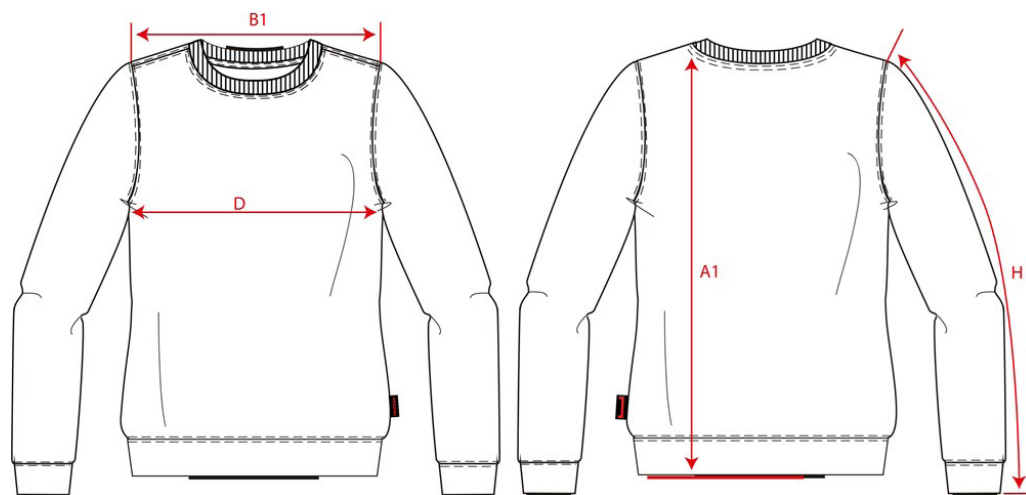

PRODUCTSPECIFICATIE

Sweater 280 Gram / 301008

Artikelnummer: 301008 / S280
Maten: XS | S | M | L | XL | XXL | 3XL | 5XL | 7XL
Sexe: Unisex
Kwaliteit: 60% Gekamd katoen / 40% Polyester
Gewicht: 280 g/m²
CBS Nummer: 6110209100
MVO: Oeko Tex®
Constructie: American fleece

Wasvoorschriften:

Kenmerken:

	Tol	XS	S	M	L	XL	XXL	3XL	5XL	7XL	
A1	Total backl meas. from hsp	1,0	71,0	73,0	75,0	77,0	79,0	81,0	83,0	87,0	89,0
B1	Shoulder to shoulder	1,0	46,0	48,0	50,0	52,0	54,0	56,0	58,0	62,0	66,0
D	1/2 Chest width (at armhole)	1,0	51,0	54,0	57,0	60,0	63,0	66,0	69,0	75,0	81,0
H	Upperarm sleeve	0,5	63,0	64,0	65,0	66,0	67,0	68,0	69,0	70,0	70,0