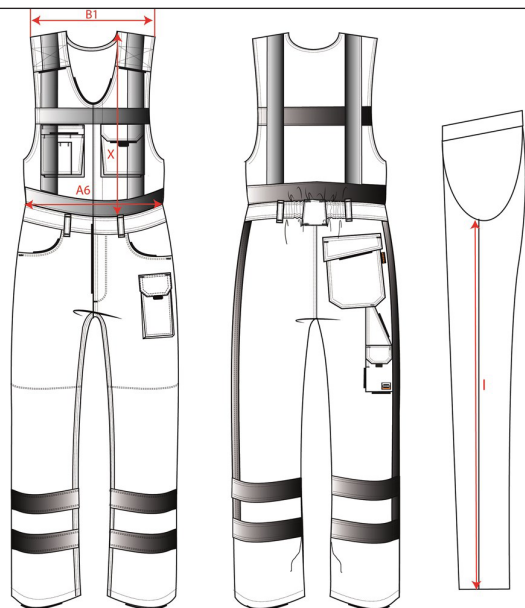

PRODUCTSPECIFICATIE

Bodybroek RWS / 753001

Artikelnummer: 753001 / THR3001
Maten: 42 | 44 | 46 | 48 | 50 | 52 | 54 | 56 | 58 | 60 | 62 | 64
Sexe: Unisex
Kwaliteit: 80% polyester/20% katoen, Twill
Gewicht: 280 g/m²
CBS Nummer: 6203433100
Constructie: Twill

Kleuren: 

Wasvoorschriften:     

Kenmerken: 

	Tol	42	44	46	48	50	52	54	56	58	60	62	64
A6 1/2 Waist (relaxed)	1,0	39,0	42,0	44,0	46,0	48,0	50,0	52,0	54,0	56,0	58,0	60,0	62,0
B1 Shoulder to shoulder	1,0	40,0	40,0	42,0	42,0	44,0	46,0	48,0	50,0	52,0	54,0	56,0	58,0
I Inseam	1,0	78,0	79,0	80,0	81,0	82,0	83,0	84,0	85,0	86,0	87,0	88,0	89,0
X Body length (incl. waist)	1,0	54,0	55,0	56,0	57,0	58,0	59,0	60,0	61,0	62,0	64,0	66,0	66,0