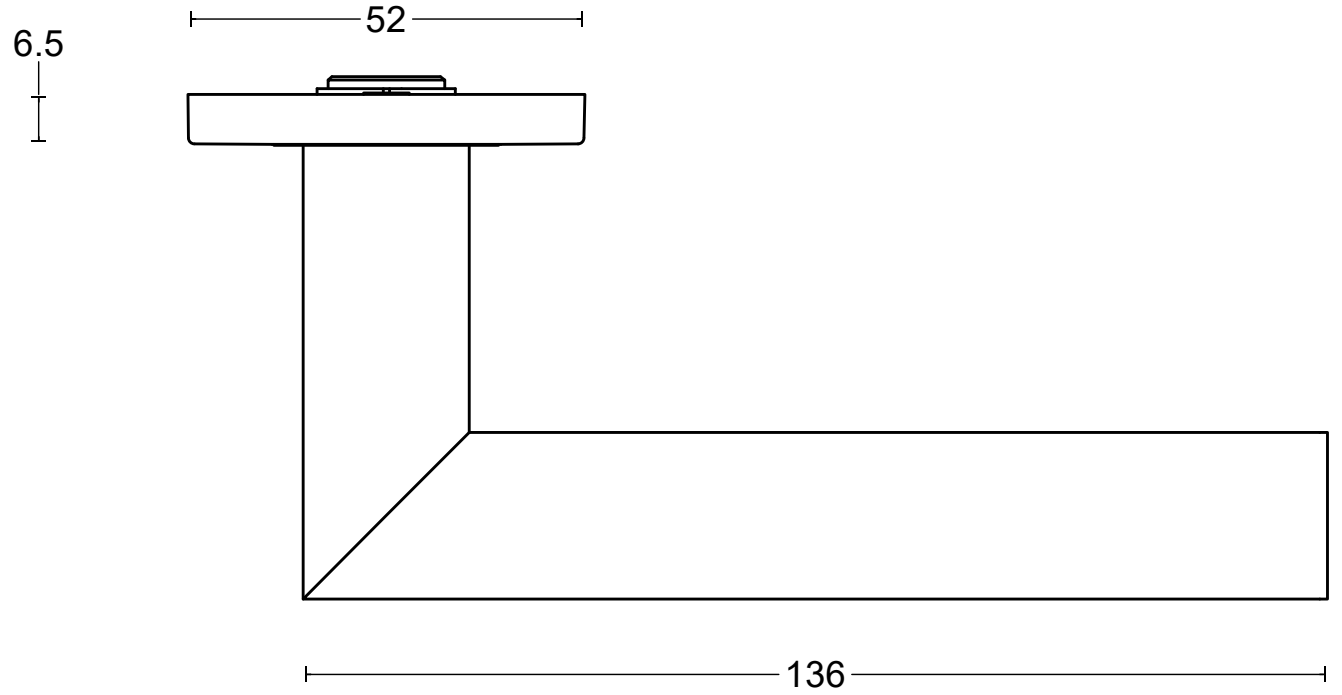

# BASICS LB2L-22 EN1906 GRADE 3

sprung lever handle attached to rose  
 with stainless steel sub-rose  
 stainless steel

door thickness 38 - 45 mm

 <p>FORMANI HOLLAND B.V.                  EUROPALAAN 12                  6199 AB MAASTRICHT-AIRPORT NL                  T +31 (0)43 308 90 00                  INFO@FORMANI.COM                  WWW.FORMANI.COM</p>	Type :	BASICS LB2L-22 EN1906 GRADE 3	Version:	V01
	Formani filename:	1501D152_LB2L-22_EN1906_V02.dwg		Format
	Drawn by:	Semih Aslan		
Creation date:	17-3-2022		Description:	A3