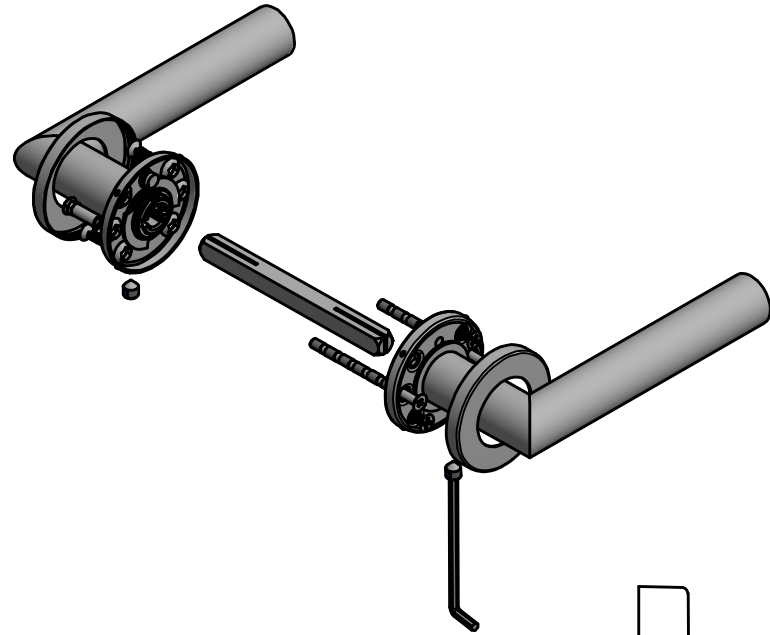

# BASICS LB2L-22 EN1906 GRADE 3

sprung lever handle attached to rose  
 with stainless steel sub-rose  
 stainless steel

door thickness 38 - 45 mm

 <p>FORMANI HOLLAND B.V.                  EUROPALAAN 12                  6199 AB MAASTRICHT-AIRPORT NL                  T +31 (0)43 308 90 00                  INFO@FORMANI.COM                  WWW.FORMANI.COM</p>	Type :	BASICS LB2L-22 EN1906 GRADE 3	Version:	V01
	Formani filename:	1501D152_LB2L-22_EN1906_V02.dwg		Format
	Drawn by:	Semih Aslan		
Creation date:	17-3-2022		Description:	A3