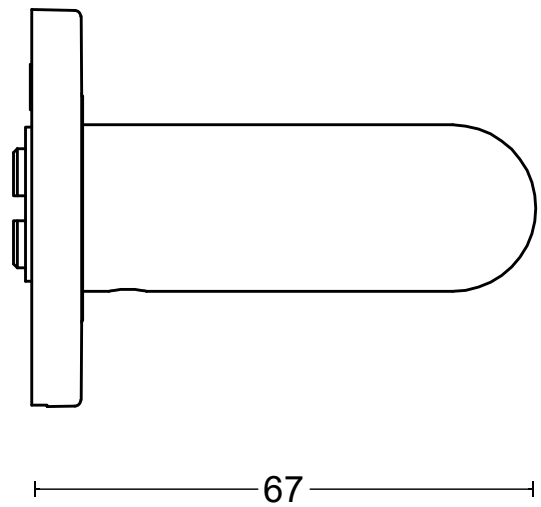

# BASICS LB2L-22 EN1906 GRADE 3

sprung lever handle attached to rose  
 with stainless steel sub-rose  
 stainless steel

door thickness 38 - 45 mm

 <p>FORMANI HOLLAND B.V.                  EUROPALAAN 12                  6199 AB MAASTRICHT-AIRPORT NL                  T +31 (0)43 308 90 00                  INFO@FORMANI.COM                  WWW.FORMANI.COM</p>	Type :	BASICS LB2L-22 EN1906 GRADE 3	Version:	V01
	Formani filename:	1501D152_LB2L-22_EN1906_V02.dwg		Format
	Drawn by:	Semih Aslan		
Creation date:	17-3-2022		Description:	A3