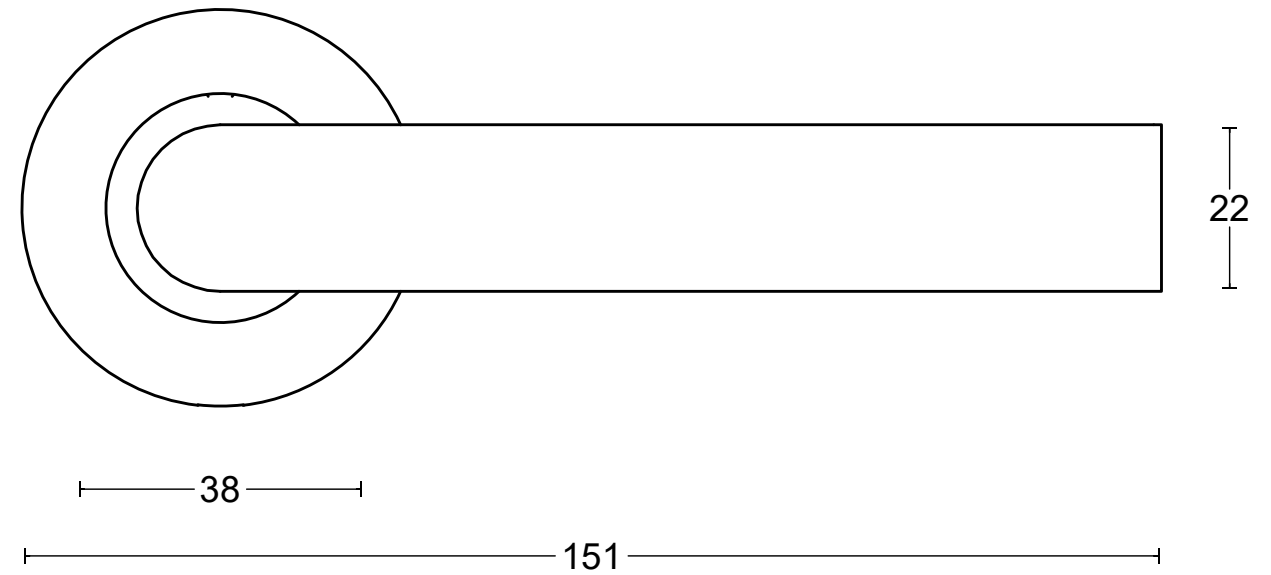

# BASICS LB2L-22 EN1906 GRADE 3

sprung lever handle attached to rose  
 with stainless steel sub-rose  
 stainless steel

door thickness 38 - 45 mm

 <p>FORMANI HOLLAND B.V.                  EUROPALAAN 12                  6199 AB MAASTRICHT-AIRPORT NL                  T +31 (0)43 308 90 00                  INFO@FORMANI.COM                  WWW.FORMANI.COM</p>	Type :	BASICS LB2L-22 EN1906 GRADE 3	Version:	V01
	Formani filename:	1501D152_LB2L-22_EN1906_V02.dwg		Format
	Drawn by:	Semih Aslan		
Creation date:	17-3-2022		Description:	A3