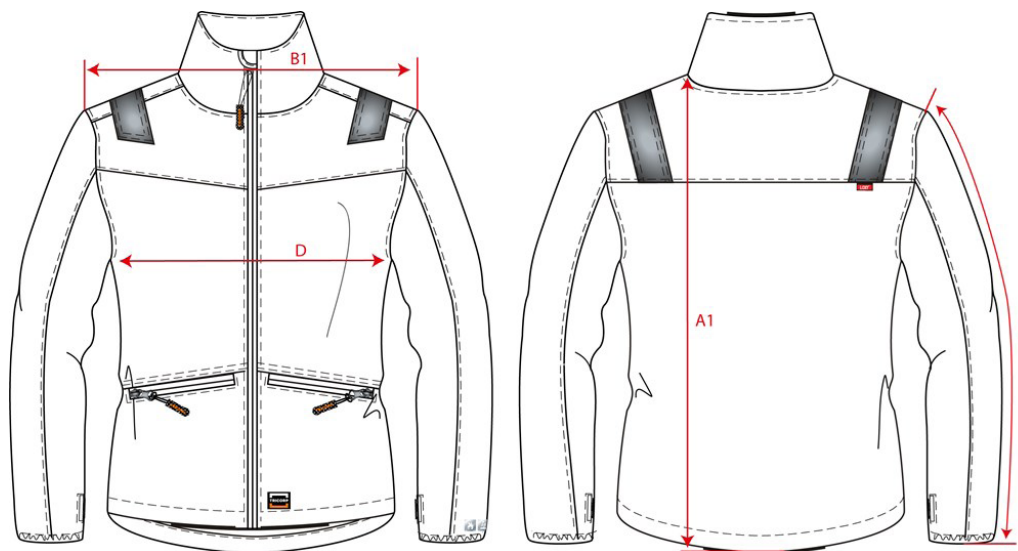

PRODUCTSPECIFICATIE

Fleecejack Multinorm / 403014

Artikelnummer: 403014
Maten: XS | S | M | L | XL | XXL | 3XL | 4XL | 5XL | 7XL
Sexe: Unisex
Kwaliteit: 60% Modacryl/40% Gekamd katoen
Pasvorm: Basic Fit
Gewicht: 280 g/m²
CBS Nummer: 6201131090
Constructie: Polar Fleece

Kleuren:

Wasvoorschriften:

Kenmerken:

	Tol	XS	S	M	L	XL	XXL	3XL	4XL	5XL	7XL	
A1	Total backl meas from hsp	1,0	69,0	71,0	73,0	75,0	77,0	81,0	85,0	87,0	89,0	89,0
B1	Shoulder to shoulder	1,0	44,0	46,0	48,0	50,0	52,0	56,0	60,0	62,0	64,0	68,0
D	1/2 Chest width (at armhole)	1,0	54,0	56,0	58,0	60,0	64,0	68,0	72,0	74,0	76,0	80,0
H	Upperarm sleeve	1,0	68,0	69,0	70,0	71,0	72,0	73,0	74,0	74,0	75,0	75,0