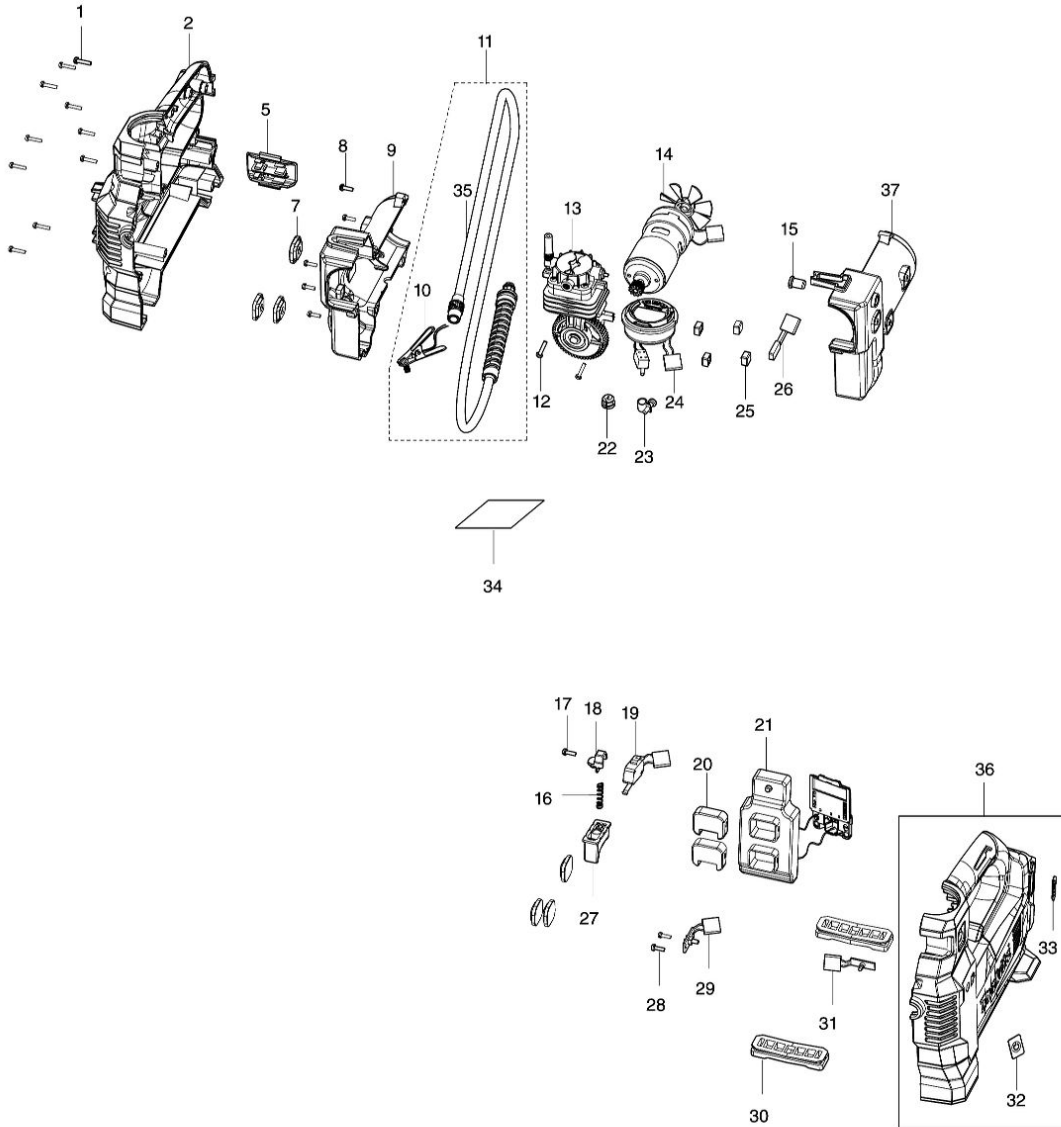

Partdrawing for MP001GZ - Luchtpomp

Model No.MP001G CORDLESS INFLATOR

Partdrawing for MP001GZ - Luchtpomp

Nr.	Part nr.	Name
-----	----------	------