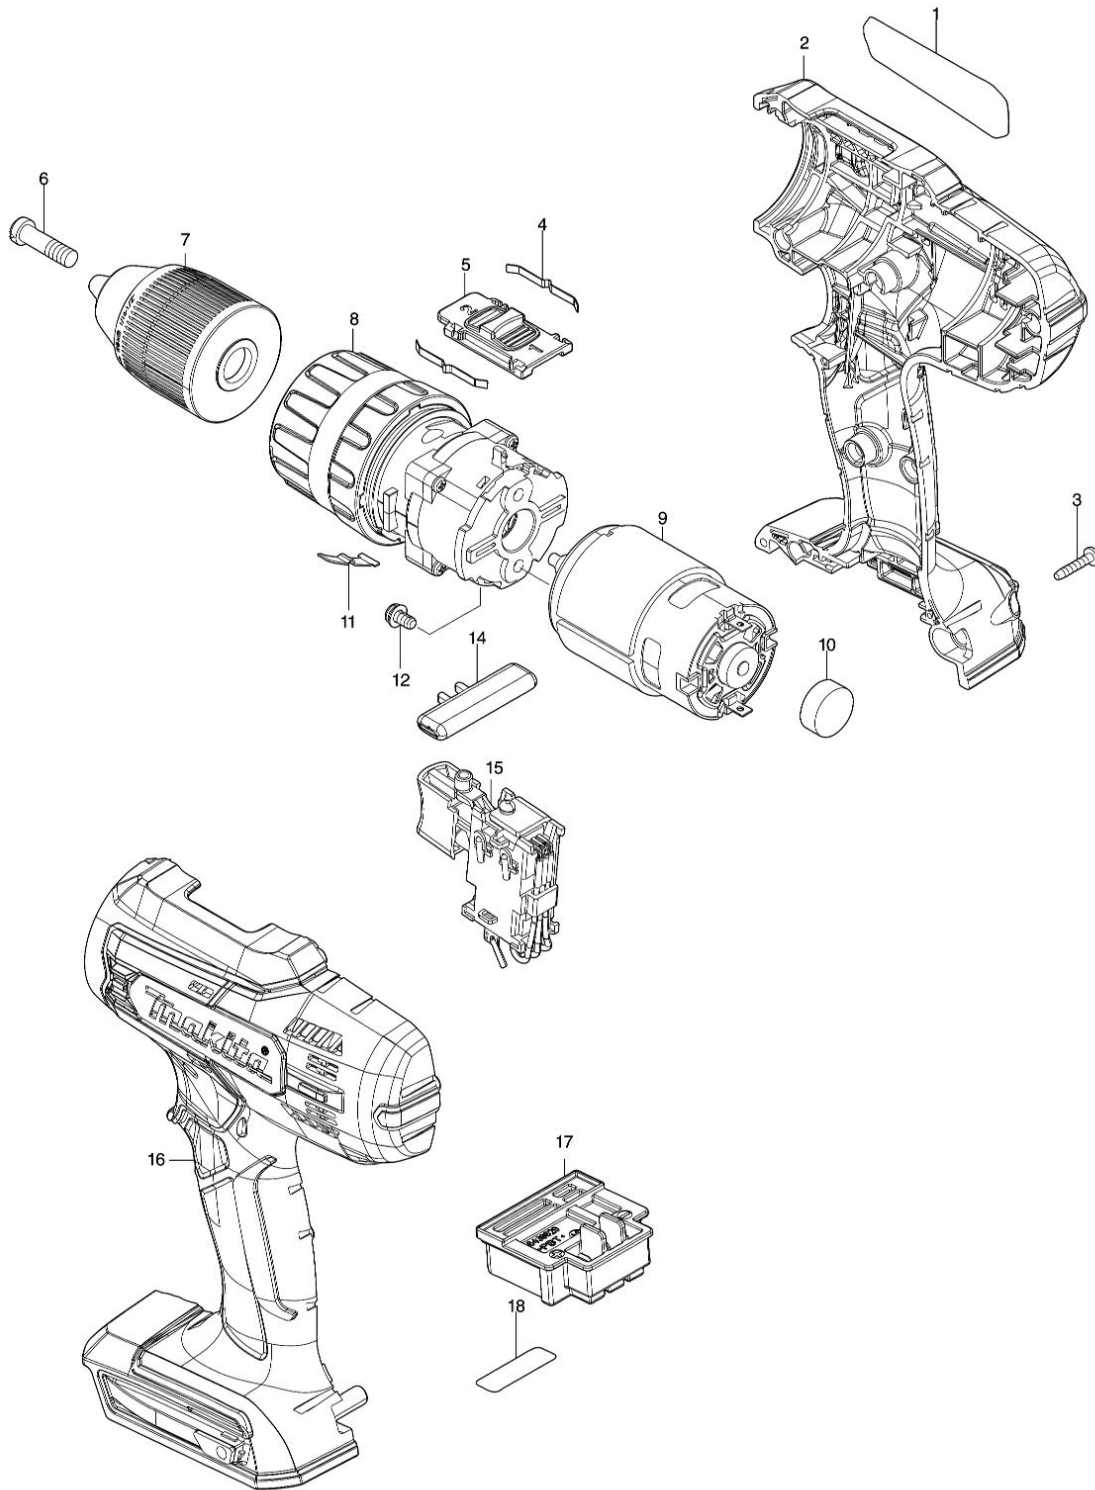

Model No.HP488D CORDLESS HAMMER DRIVER DRILL

Nr.	Part nr.	Name
-----	----------	------