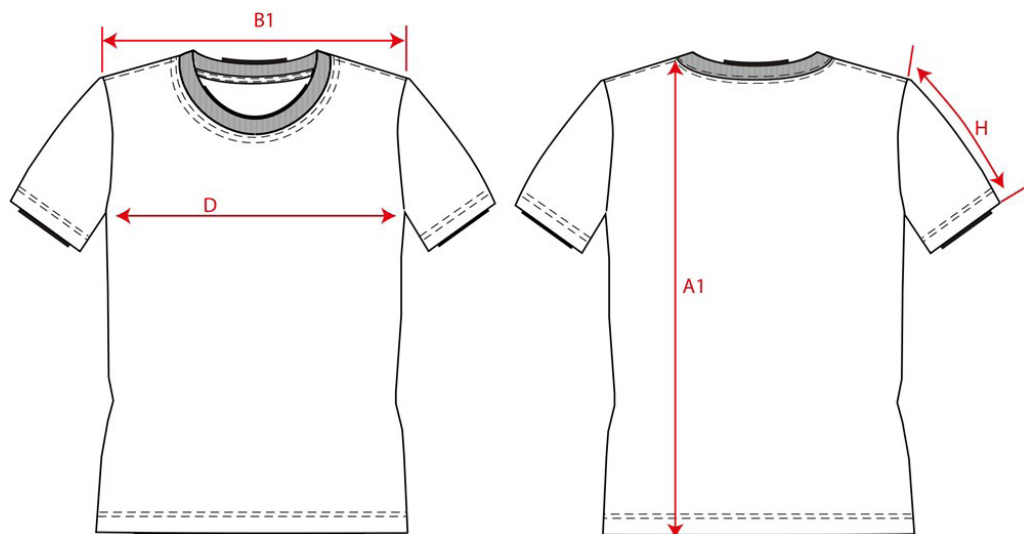

## T-Shirt 145 Gram / 101001

**Artikelnummer:** 101001 / T145  
**Maten:** 116 | 128 | 140 | 152 | 164 | XS | S | M | L | XL | XXL | 3XL | 5XL | 7XL  
**Sexe:** Unisex  
**Kwaliteit:** 100% gekamd katoen, single jersey  
**Pasvorm:** Basic Fit  
**Gewicht:** 145 g/m<sup>2</sup>  
**CBS Nummer:** 6109100010  
**Constructie:** Single Jersey

Wasvoorschriften:

Kenmerken:

		Tot	XS	S	M	L	XL	XXL	3XL	5XL	7XL
A1	Total backl meas from hsp	1,0	72,0	74,0	76,0	78,0	80,0	82,0	84,0	88,0	90,0
B1	Shoulder to shoulder	1,0	42,0	44,0	46,0	48,0	50,0	52,0	54,0	58,0	62,0
D	1/2 chest (at armhole)	1,0	47,0	50,0	53,0	56,0	59,0	62,0	65,0	71,0	77,0
H	Upper arm length	0,5	18,0	20,0	22,0	24,0	26,0	28,0	30,0	32,0	32,0