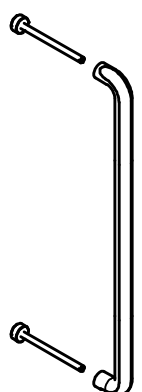

ECLIPSE DR500 PS

solid pull handle bolt through fixing
stainless steel

<p>FORMANI®</p> <p>FORMANI HOLLAND B.V. EUROPALAAN 12 6199 AB MAASTRICHT-AIRPORT NL T +31 (0)43 308 90 00 INFO@FORMANI.COM WWW.FORMANI.COM</p>	<p>Type : ECLIPSE DR500 PS</p>	<p>Version: V01</p>
<p>Formani filename: 3901G001_DR500_PS_V01.dwg</p>	<p>Description: solid pull handle bolt through fixing stainless steel</p>	<p>Format A3</p>
<p>Drawn by: Semih Aslan</p>	<p>Creation date: 20-11-2020</p>	