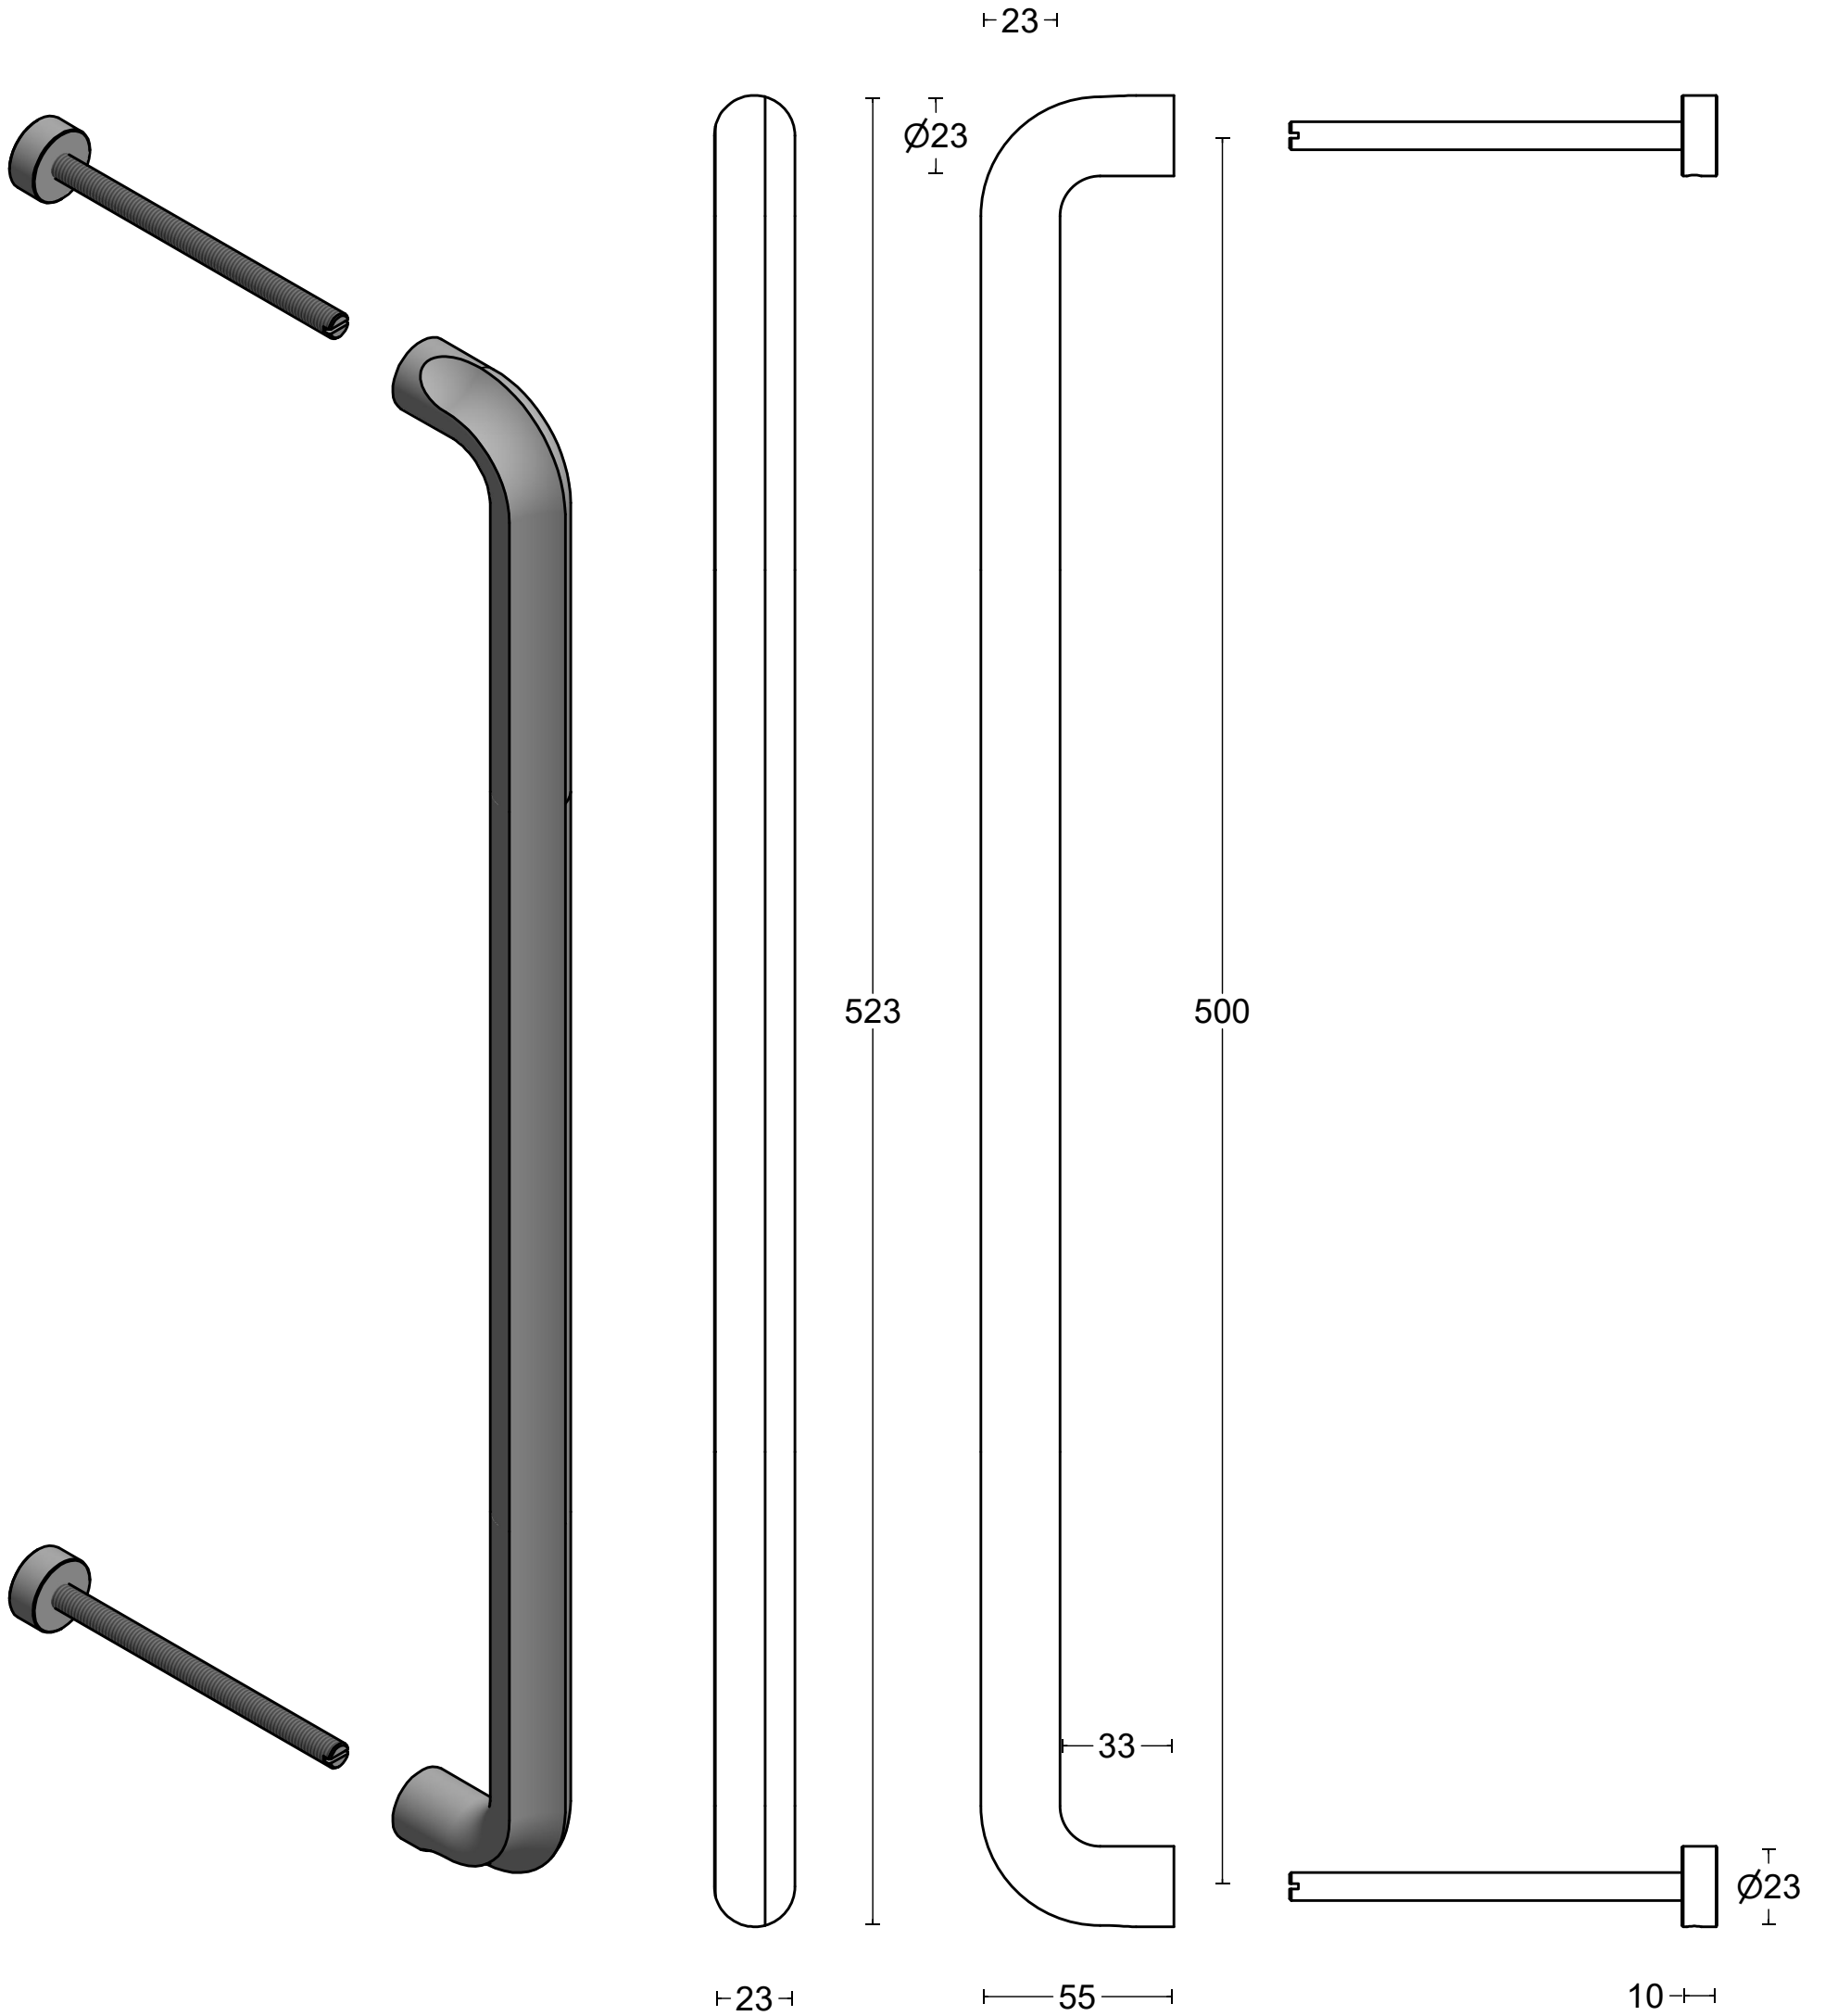

ECLIPSE DR500 PS

solid pull handle bolt through fixing
stainless steel

<p>FORMANI®</p> <p>FORMANI HOLLAND B.V. EUROPALAAN 12 6199 AB MAASTRICHT-AIRPORT NL T +31 (0)43 308 90 00 INFO@FORMANI.COM WWW.FORMANI.COM</p>	<p>Type : ECLIPSE DR500 PS</p>	<p>Version: V01</p>
<p>Formani filename: 3901G001_DR500_PS_V01.dwg</p>	<p>Description: solid pull handle bolt through fixing stainless steel</p>	<p>Format A3</p>
<p>Drawn by: Semih Aslan</p>	<p>Creation date: 20-11-2020</p>	