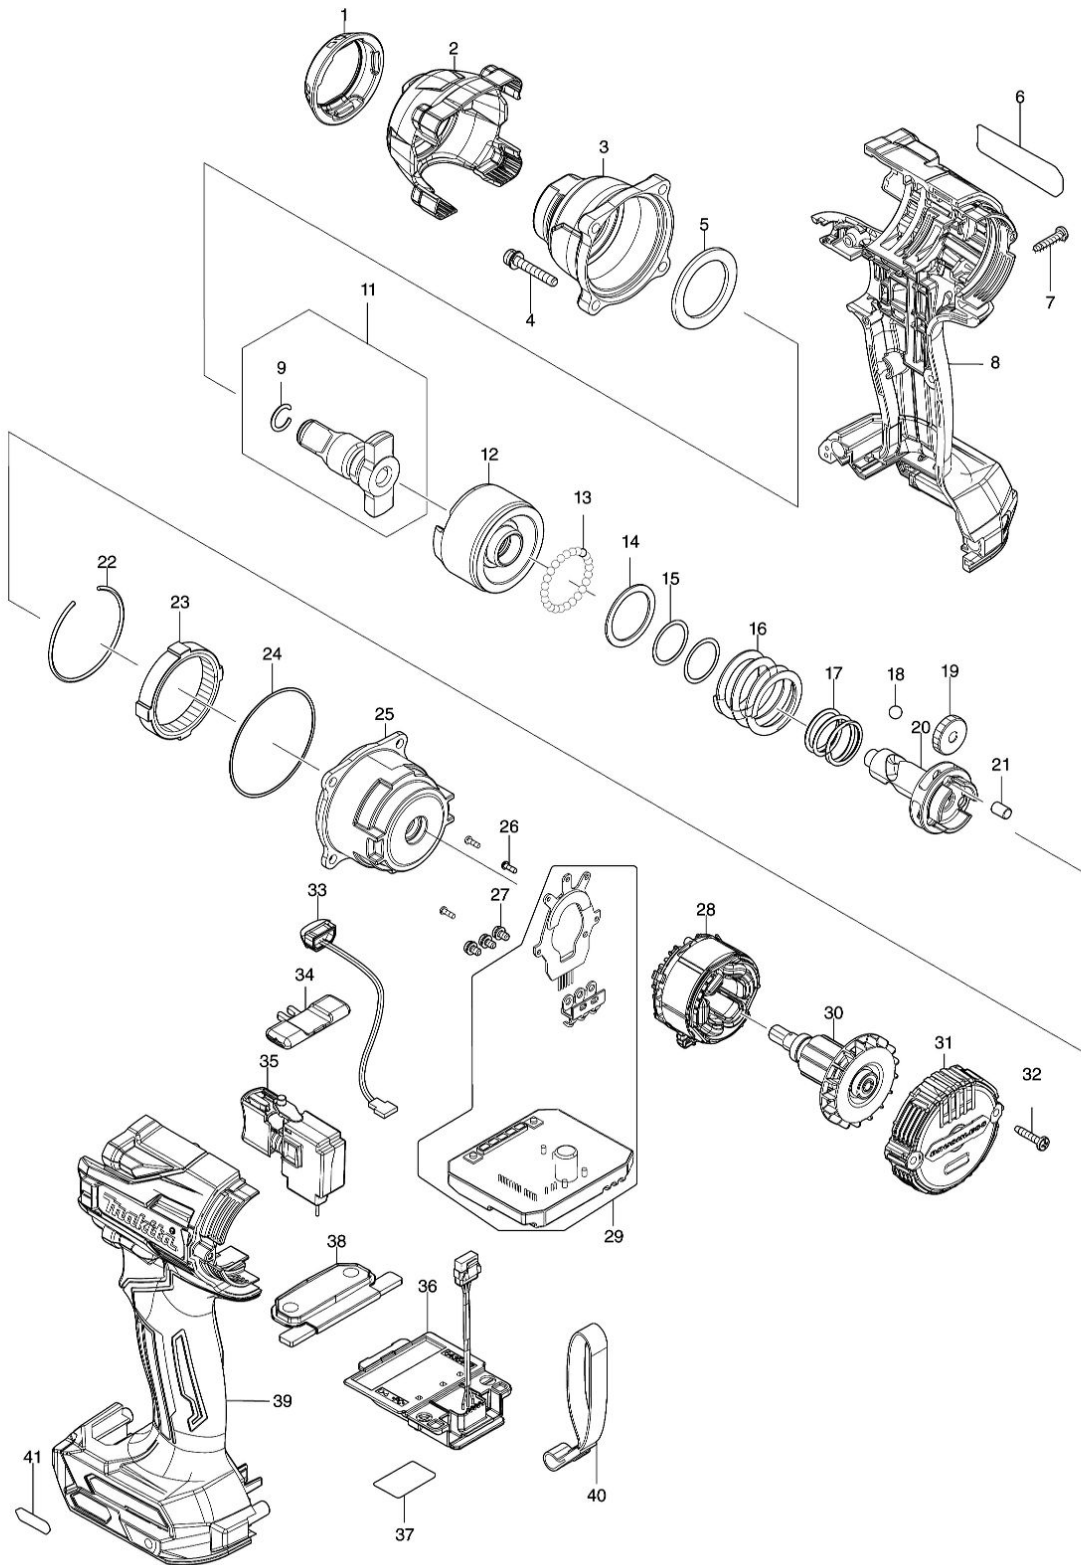

Partdrawing for TW004GZ - Slagmoersleutel

Model No. TW004G CORDLESS IMPACT WRENCH

Partdrawing for TW004GZ - Slagmoersleutel

Nr.	Part nr.	Name
-----	----------	------