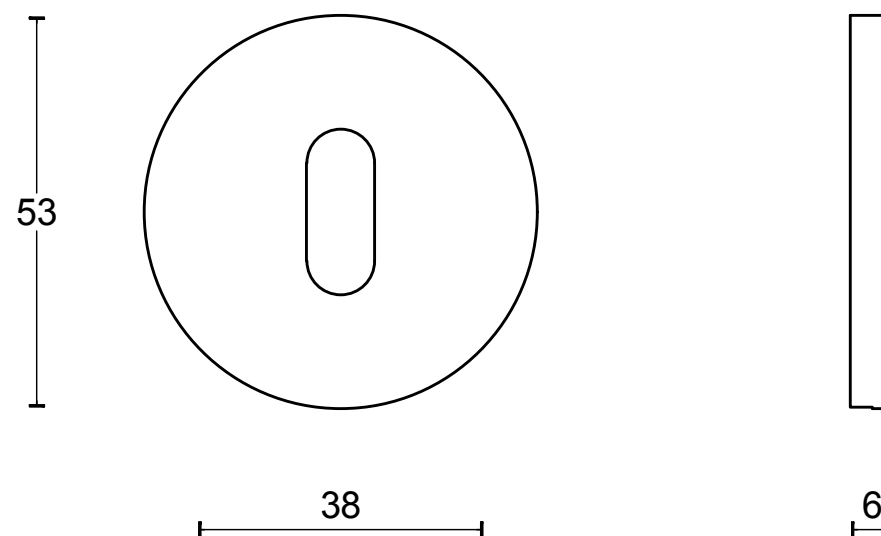

TENSE BBN53

lever handle accessory
key escutcheon
stainless steel

FORMANI®		Part number:	
		Description:	
Doc no.: 3301N001 TENSE BBN53 V01.dwg	TENSE BBN53		Format:
Drawn by: Christian Brimbois Creation date: 8-1-2016			A3
FORMANI HOLLAND B.V. EUROPALAAN 12 6199 AB MAASTRICHT-AIRPORT NL T +31 (0)43 308 90 00 INFO@FORMANI.COM FORMANI.COM			