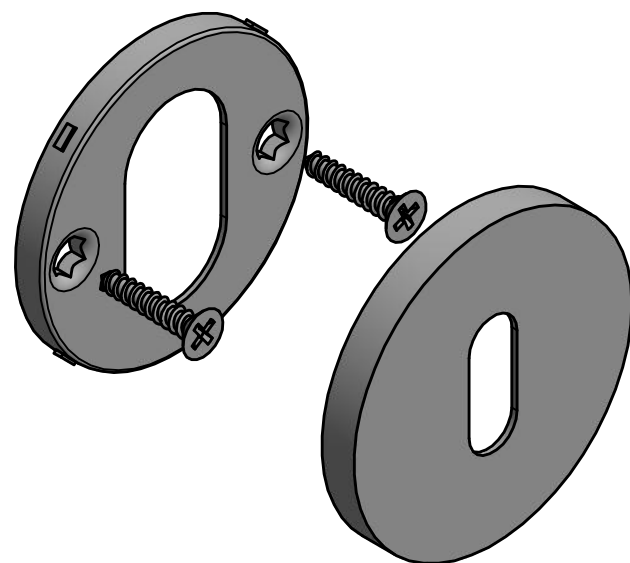

TENSE BBN53

lever handle accessory
key escutcheon
stainless steel

FORMANI®		Part number:	
		Description:	
Doc no.: 3301N001 TENSE BBN53 V01.dwg	TENSE BBN53		Format:
Drawn by: Christian Brimbois Creation date: 8-1-2016			A3
FORMANI HOLLAND B.V. EUROPALAAN 12 6199 AB MAASTRICHT-AIRPORT NL T +31 (0)43 308 90 00 INFO@FORMANI.COM FORMANI.COM			