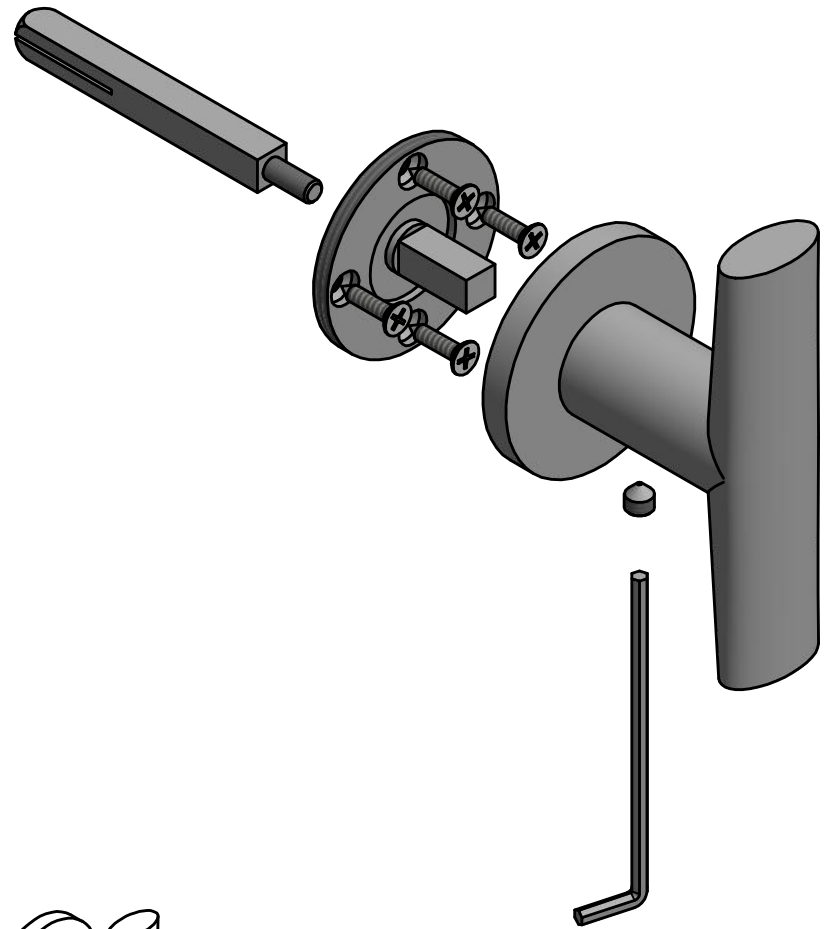

PBI200V

solid front door knob
stainless steel

FORMANI®		Part number:	
Doc no.: 3602K001 PBI200V V01.dwg	Drawn by: Christian Brimbois	PBI200V	Format:
	Creation date: 7-11-2018		A3
FORMANI HOLLAND B.V. EUROPALAAN 12 6199 AB MAASTRICHT-AIRPORT NL T +31 (0)43 308 90 00 INFO@FORMANI.COM FORMANI.COM			