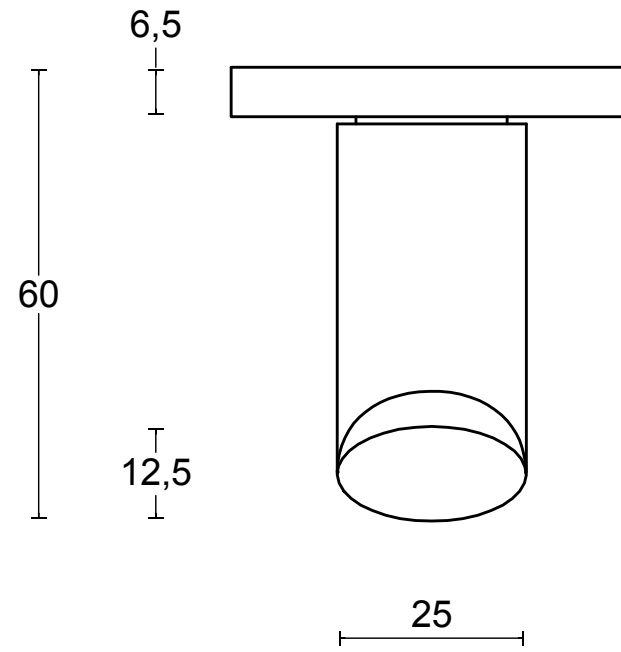

PBI200V

solid front door knob
stainless steel

FORMANI®		Part number:	
Doc no.: 3602K001 PBI200V V01.dwg	Drawn by: Christian Brimbois	PBI200V	Format:
	Creation date: 7-11-2018		A3
FORMANI HOLLAND B.V. EUROPALAAN 12 6199 AB MAASTRICHT-AIRPORT NL T +31 (0)43 308 90 00 INFO@FORMANI.COM FORMANI.COM			