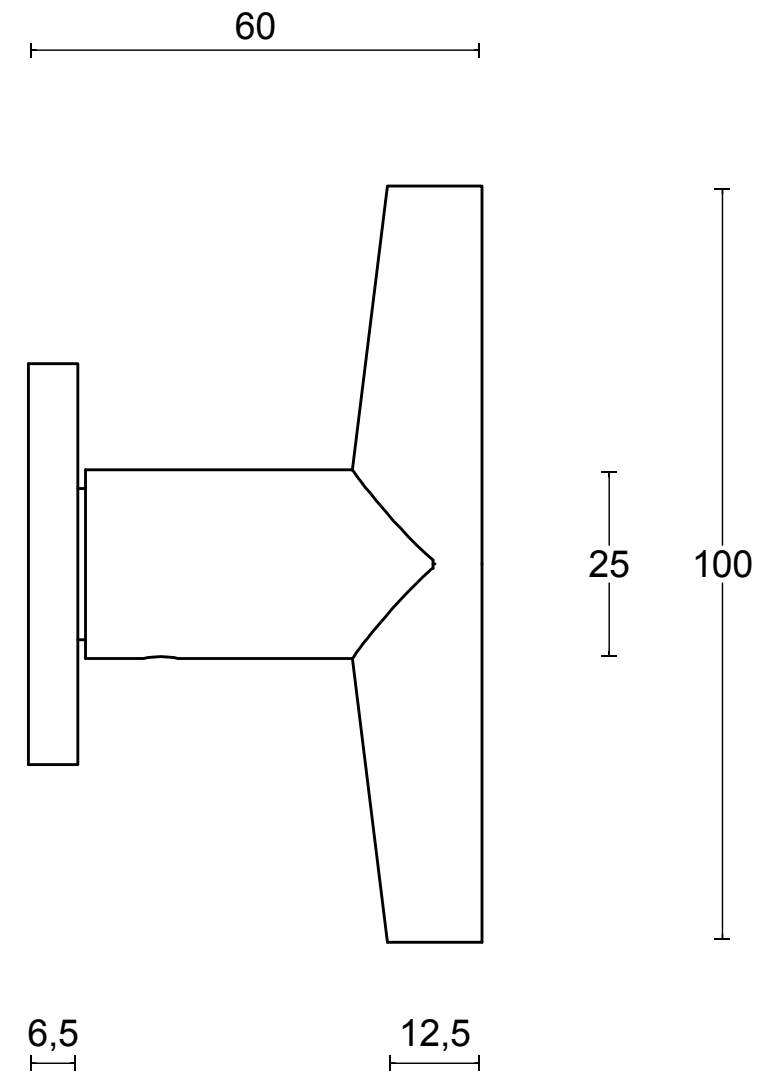

PBI200V

solid front door knob
stainless steel

FORMANI®		Part number:	
Doc no.: 3602K001 PBI200V V01.dwg	Drawn by: Christian Brimbois	PBI200V	Format:
	Creation date: 7-11-2018		A3
FORMANI HOLLAND B.V. EUROPALAAN 12 6199 AB MAASTRICHT-AIRPORT NL T +31 (0)43 308 90 00 INFO@FORMANI.COM FORMANI.COM			