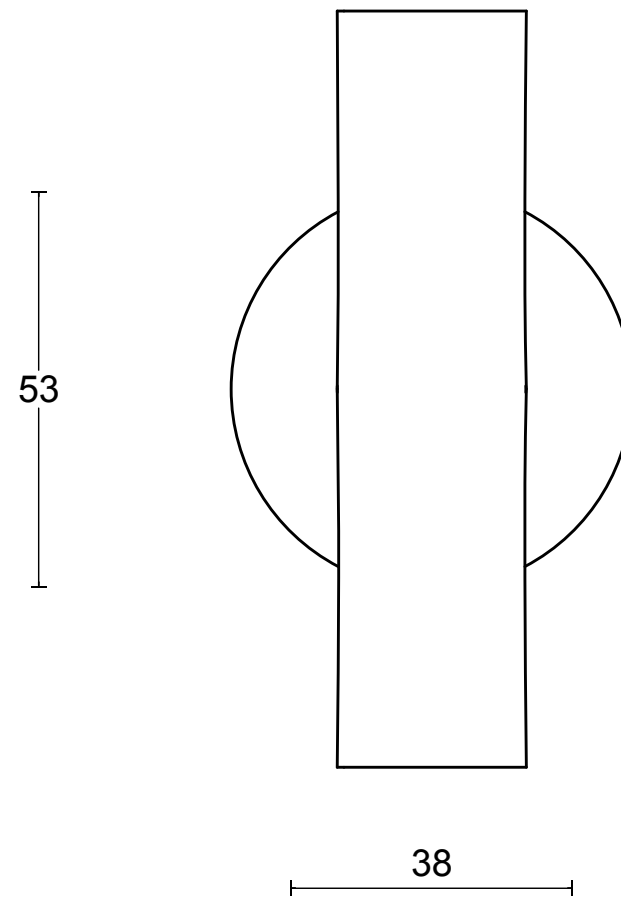

PBI200V

solid front door knob
stainless steel

FORMANI®		Part number:	
Doc no.: 3602K001 PBI200V V01.dwg	Drawn by: Christian Brimbois	PBI200V	Format:
	Creation date: 7-11-2018		A3
FORMANI HOLLAND B.V. EUROPALAAN 12 6199 AB MAASTRICHT-AIRPORT NL T +31 (0)43 308 90 00 INFO@FORMANI.COM FORMANI.COM			