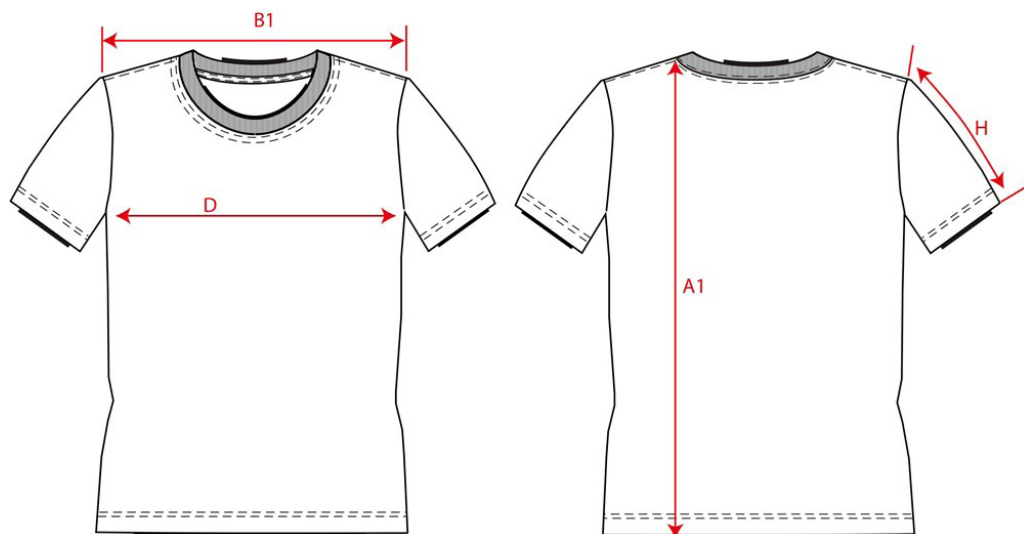

## T-Shirt 190 Gram / 101002

**Artikelnummer:** 101002 / T190  
**Maten:** XS | S | M | L | XL | XXL | 3XL | 5XL | 7XL  
**Sexe:** Unisex  
**Kwaliteit:** 100% gekamd katoen, single jersey  
**Gewicht:** 190 g/m<sup>2</sup>  
**CBS Nummer:** 6109100010  
**Constructie:** Single Jersey

Wasvoorschriften:

Kenmerken:

	tol	XS	S	M	L	XL	XXL	3XL	5XL	7XL	
A1	Total backl meas. from hsp	1,0	72,0	74,0	76,0	78,0	80,0	82,0	84,0	88,0	90,0
B1	Shoulder to shoulder	1,0	42,0	44,0	46,0	48,0	50,0	52,0	54,0	58,0	62,0
D	1/2 Chest width (at armhole)	1,0	47,0	50,0	53,0	56,0	59,0	62,0	65,0	71,0	77,0
H	Upperarm sleeve	0,5	18,0	20,0	22,0	24,0	26,0	28,0	30,0	32,0	32,0