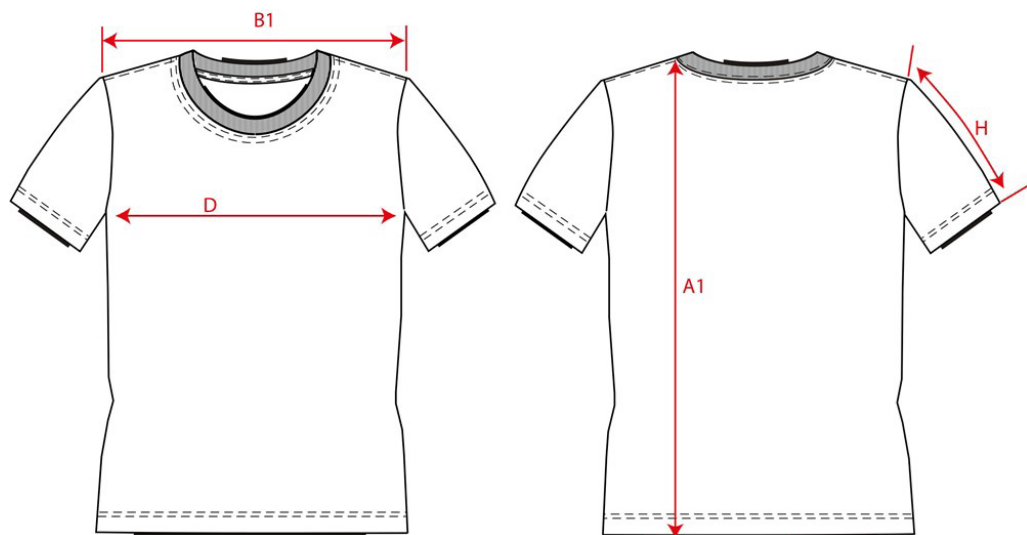

PRODUCTSPECIFICATIE

T-Shirt Slim Fit / 101004

Artikelnummer: 101004 / TFR160
Maten: XS | S | M | L | XL | XXL | 3XL | 5XL
Sexe: Unisex
Kwaliteit: 100% gekamd katoen, Single jersey
Gewicht: 160 g/m²
CBS Nummer: 6109100010
Constructie: Single Jersey

Kleuren:

Wasvoorschriften:

Kenmerken:

	Tol	XS	S	M	L	XL	XXL	3XL	5XL	
A1	Total backl meas from hsp	1,0	72,0	74,0	76,0	78,0	80,0	82,0	84,0	86,0
B1	Shoulder to shoulder	1,0	38,0	39,5	41,0	42,5	44,0	45,5	47,0	48,5
D	1/2 Chest width (at armhole)	1,0	46,0	48,0	50,0	52,0	54,0	56,0	58,0	60,0
H	Upperarm sleeve	0,5	22,0	22,5	23,0	23,5	24,0	24,5	25,0	25,5