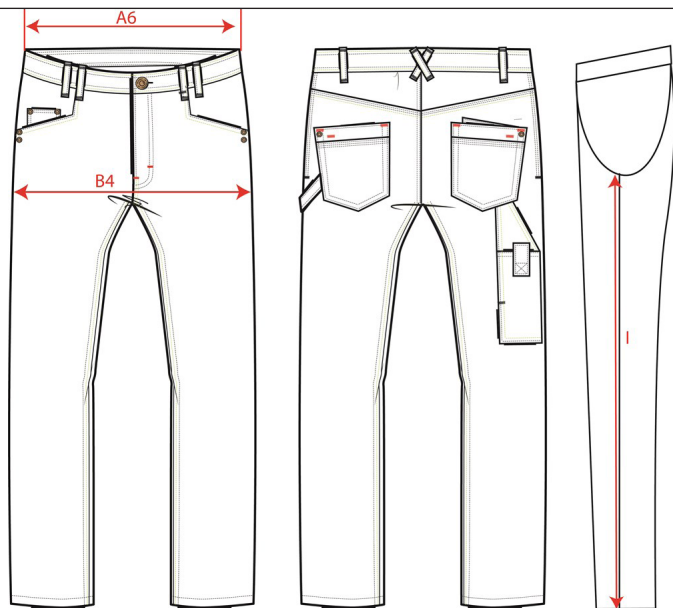

PRODUCTSPECIFICATIE

Werkbroek Industrie / 502008

Artikelnummer: 502008 / TUB2000
Maten: 42 | 44 | 46 | 47 | 48 | 49 | 50 | 51 | 52 | 53 | 54 | 55 | 56 | 58 | 60 | 62 | 64
Sexe: Unisex
Kwaliteit: 65% Polyester / 35% Katoen
Gewicht: 245 g/m²
CBS Nummer: 6203431100
MVO: Oeko Tex®
Constructie: Twill

Kleuren:

Wasvoorschriften:

Kenmerken:

	Tot	42	44	46	47	48	49	50	51	52	53	54	55	56	58	60	62	64
A6 1/2 Waist	1,0	36,0	38,0	40,0	40,0	42,0	42,0	44,0	44,0	46,0	46,0	48,0	48,0	50,0	52,0	54,0	56,0	58,0
B4 1/2 Hip (under zip)	1,0	49,0	51,0	53,0	53,0	55,0	55,0	57,0	57,0	59,0	59,0	61,0	61,0	63,0	65,0	67,0	69,0	71,0
I Inseam	1,0	79,0	80,0	81,0	87,0	82,0	88,0	83,0	89,0	84,0	90,0	85,0	91,0	86,0	87,0	88,0	89,0	90,0