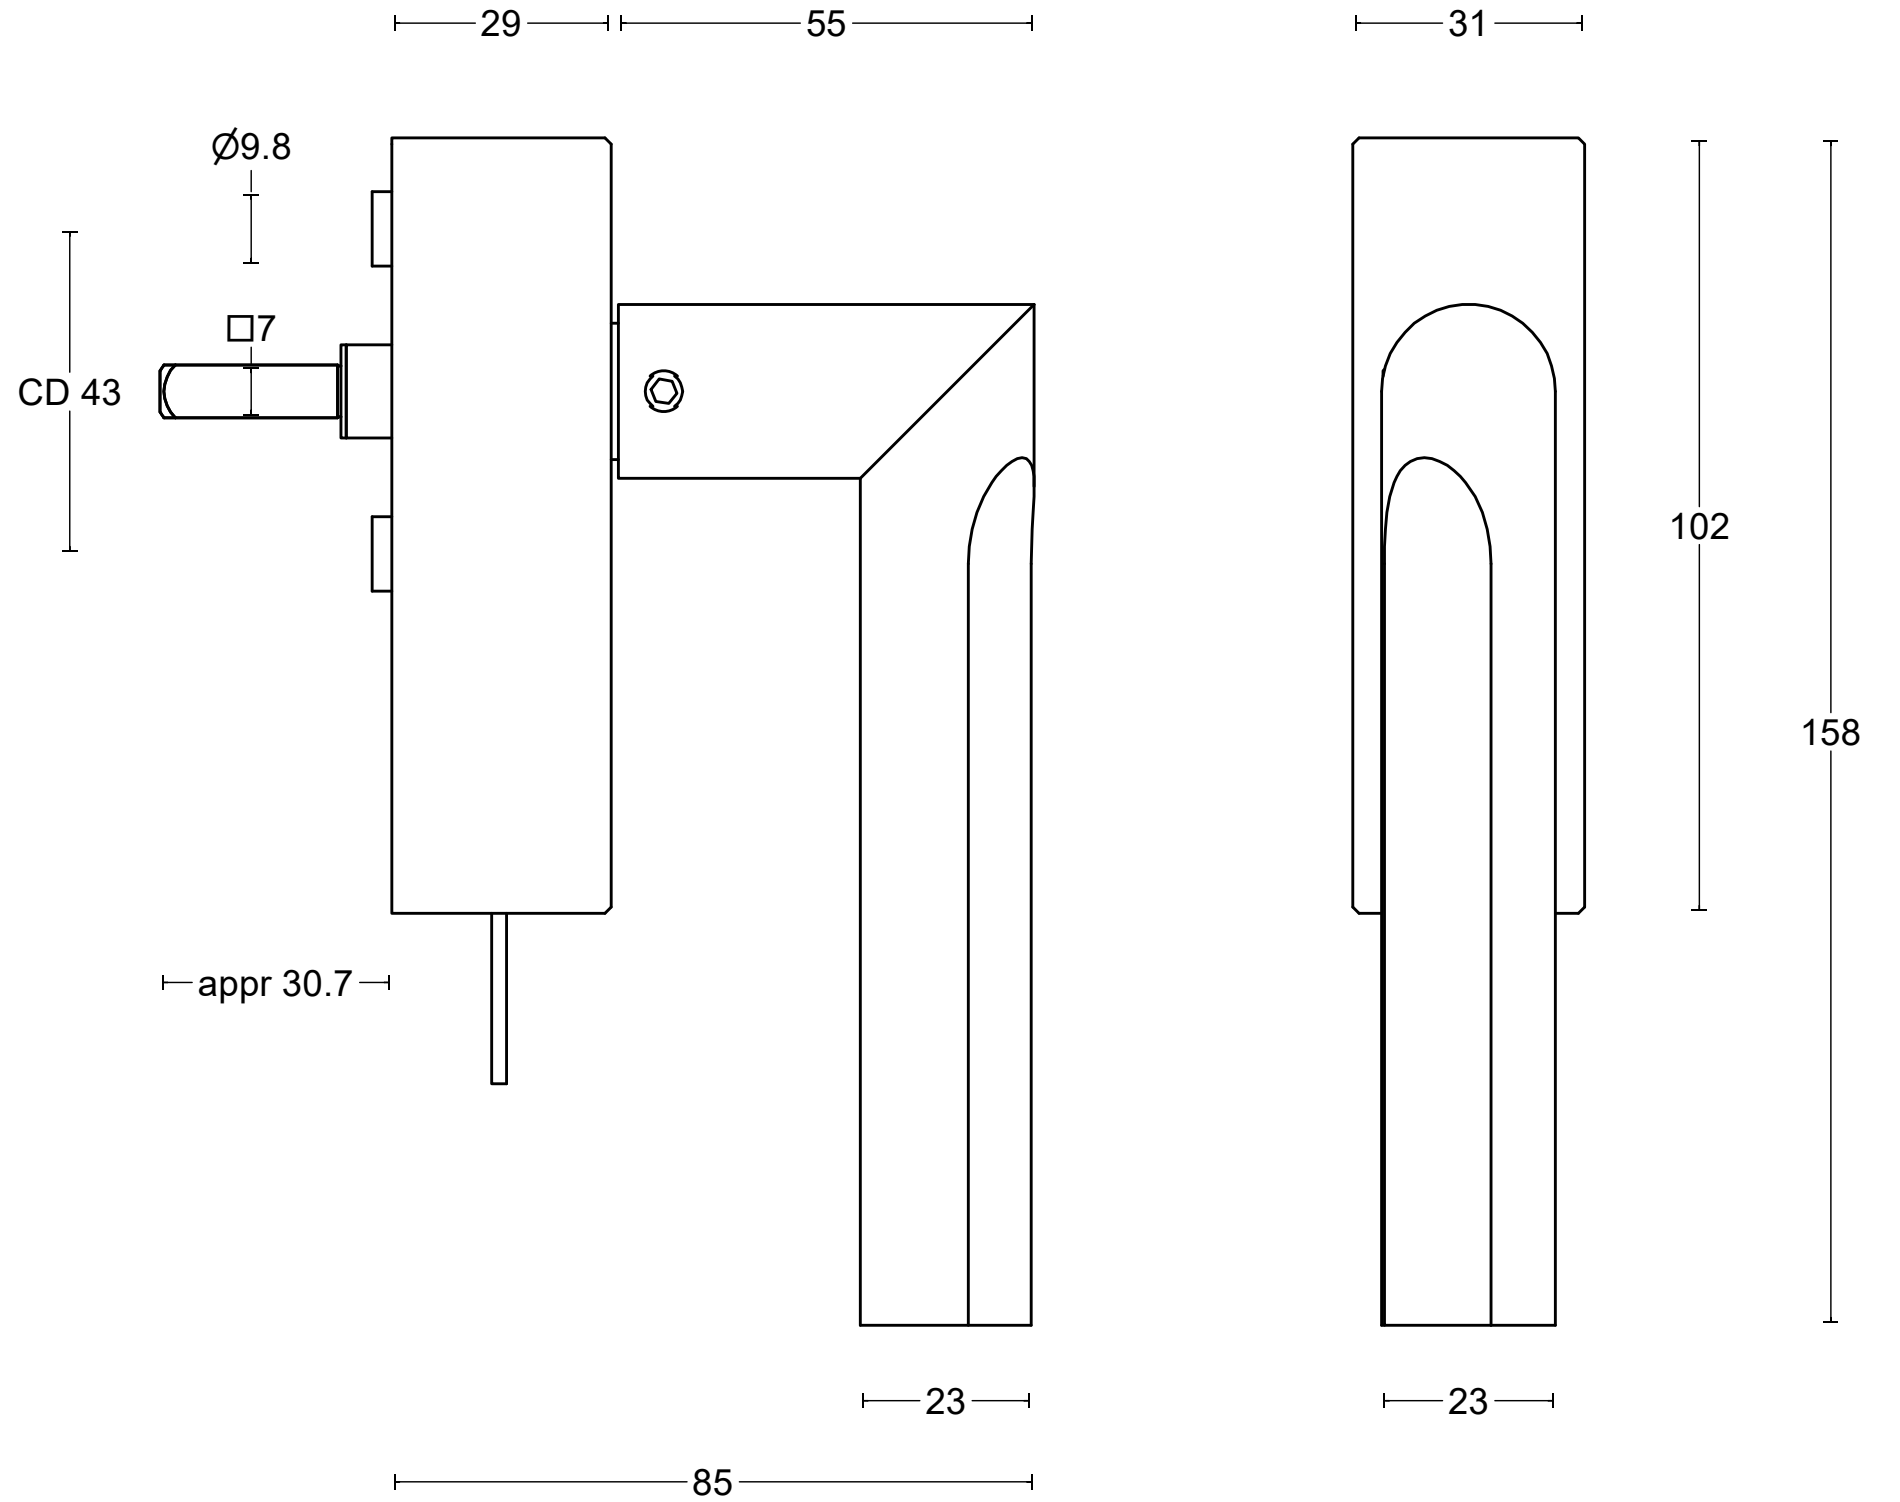

ECLIPSE DR103-DKLOCK

locking tilt and turn
window handle
stainless steel

<p>FORMANI®</p> <p>FORMANI HOLLAND B.V. EUROPALAAN 12 6199 AB MAASTRICHT-AIRPORT NL T +31 (0)43 308 90 00 INFO@FORMANI.COM WWW.FORMANI.COM</p>	Type :	ECLIPSE DR103-DKLOCK	Version:	V01
	Formani filename: 3903D023_DR103-DKLOCK_V01.dwg	Description:	locking tilt and turn window handle stainless steel	Format
	Drawn by: Christian Brimbois			
Creation date: 30-11-2020				A3