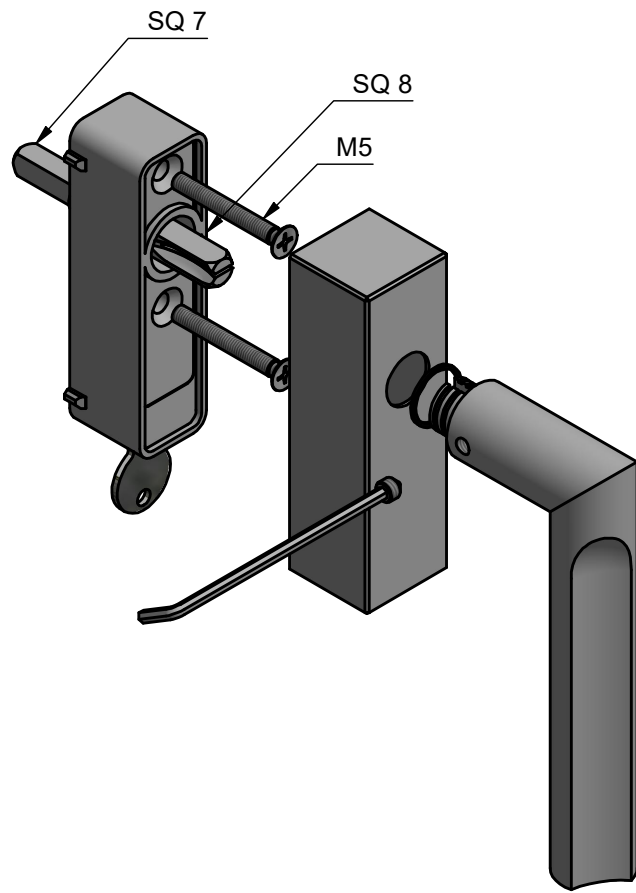

ECLIPSE DR103-DKLOCK

locking tilt and turn
window handle
stainless steel

<p>FORMANI®</p> <p>FORMANI HOLLAND B.V. EUROPALAAN 12 6199 AB MAASTRICHT-AIRPORT NL T +31 (0)43 308 90 00 INFO@FORMANI.COM WWW.FORMANI.COM</p>	Type :	ECLIPSE DR103-DKLOCK	Version:	V01
	Formani filename: 3903D023_DR103-DKLOCK_V01.dwg	Description:	locking tilt and turn window handle stainless steel	Format
	Drawn by: Christian Brimbois			
Creation date: 30-11-2020				A3