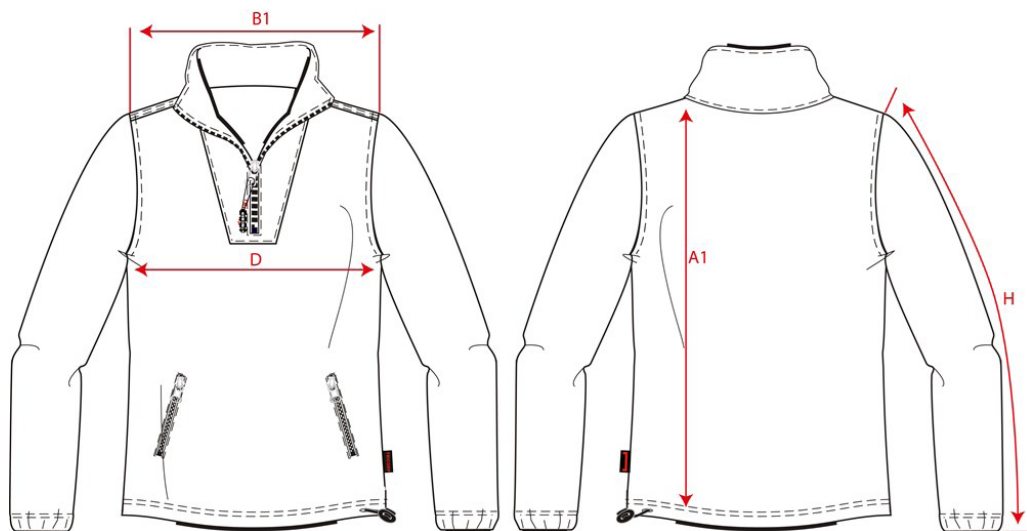

PRODUCTSPECIFICATIE

Fleece Sweater / 301001

Artikelnummer: 301001 / FL320
Maten: XS | S | M | L | XL | XXL | 3XL | 5XL | 7XL
Sexe: Unisex
Kwaliteit: 100% Polyester
Gewicht: 320 g/m²
CBS Nummer: 6110309100
MVO: Circulair; Recyclebaar
Constructie: Microfleece

Kleuren:

Wasvoorschriften:

Kenmerken:

	Tol	XS	S	M	L	XL	XXL	3XL	5XL	7XL	
A1	Total backl meas. from hsp	1,0	68,0	70,0	72,0	74,0	76,0	80,0	84,0	88,0	92,0
B1	Shoulder to shoulder	1,0	52,0	54,0	56,0	58,0	60,0	64,0	68,0	72,0	76,0
D	1/2 chest width (at armhole)	1,0	56,0	58,0	60,0	62,0	66,0	70,0	74,0	78,0	82,0
H	Upperarm sleeve	0,5	59,0	60,0	61,0	62,0	63,0	64,0	65,0	66,0	67,0