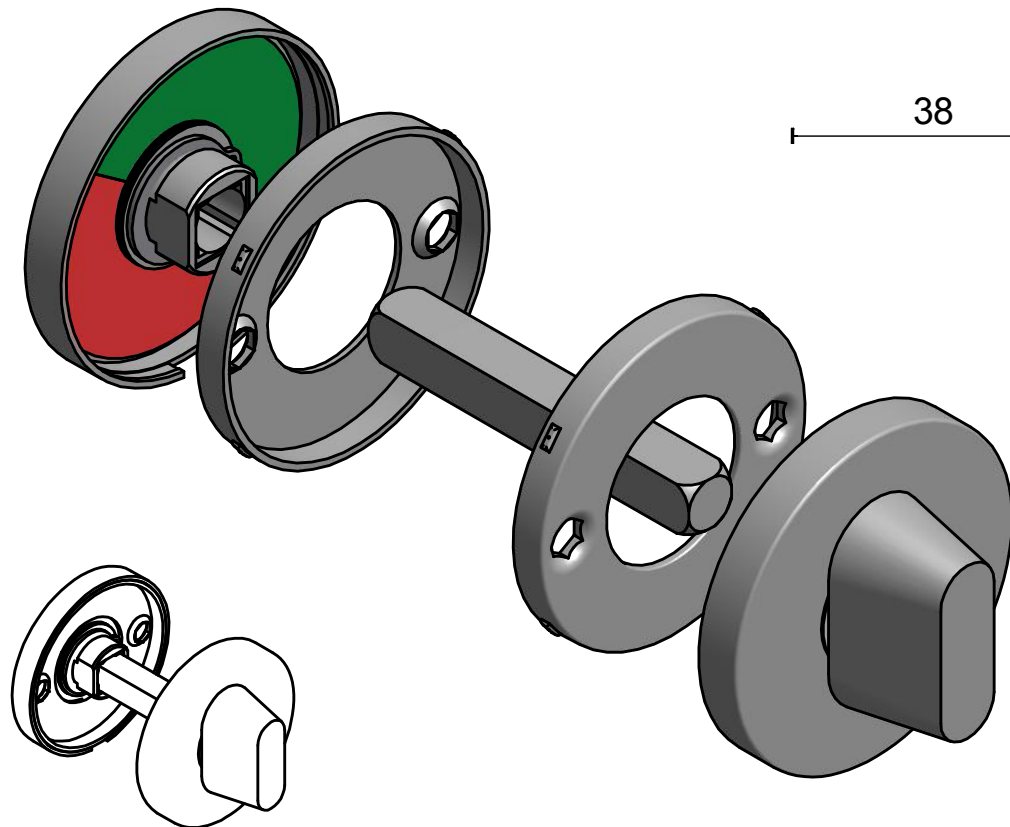

LBWC50

lever handle accessory
privacy set
stainless steel

FORMANI®		Part number:	
		Description:	
Doc no.:	1501T020 LBWC50 V02.dwg	LBWC50	Format:
Drawn by:	Christian Brimbois		Creation date:
FORMANI HOLLAND B.V. EUROPALAAN 12 6199 AB MAASTRICHT-AIRPORT NL T +31 (0)43 308 90 00 INFO@FORMANI.COM FORMANI.COM			