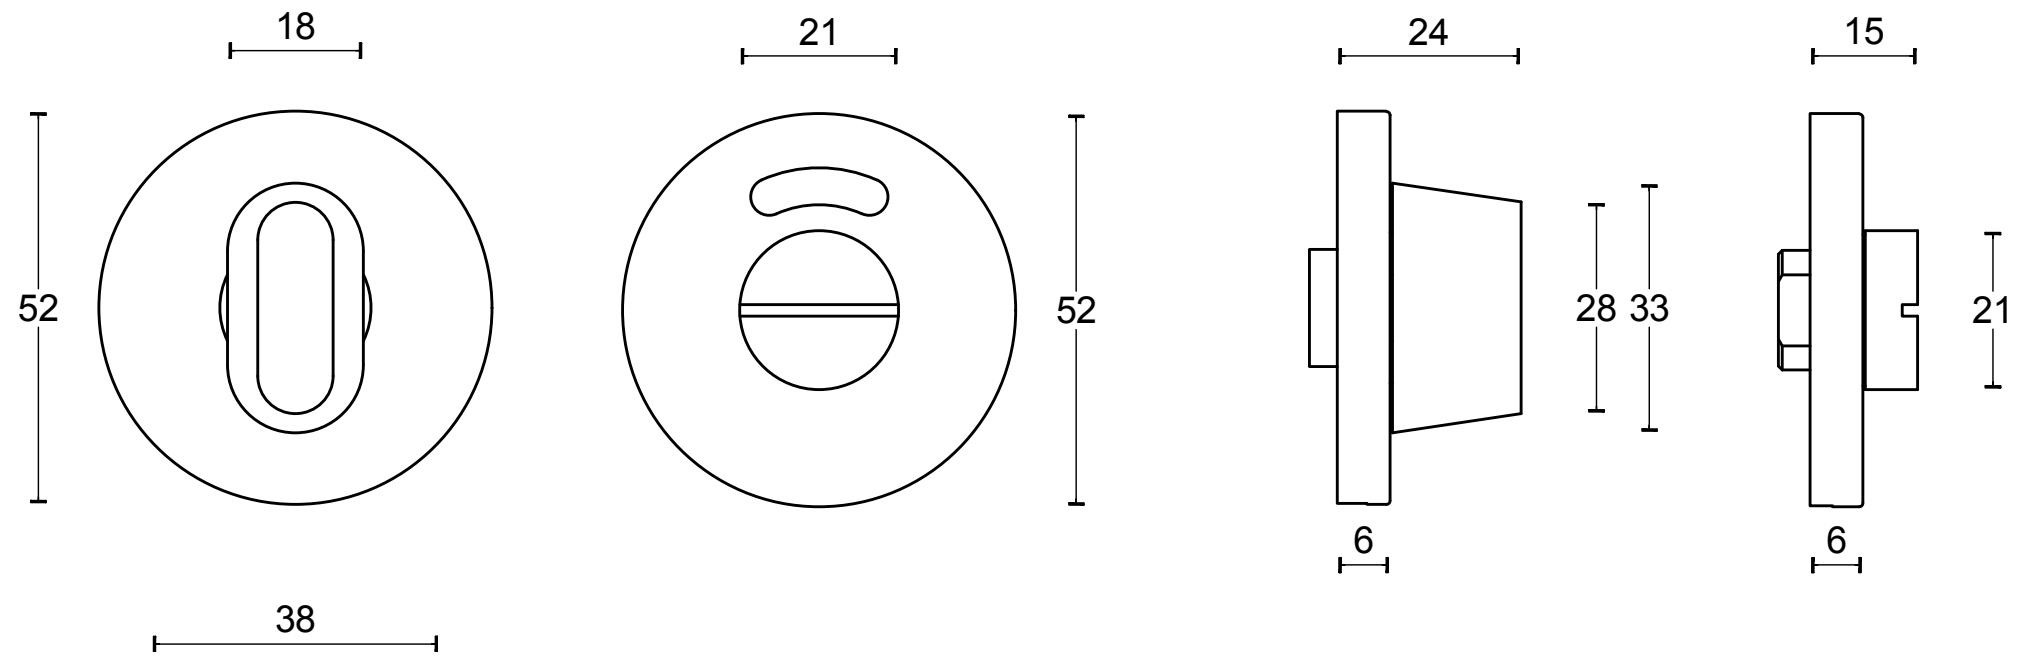

LBWC50

lever handle accessory
privacy set
stainless steel

FORMANI®		Part number:	
		Description:	
Doc no.:	1501T020 LBWC50 V02.dwg	LBWC50	Format:
Drawn by:	Christian Brimbois		Creation date:
FORMANI HOLLAND B.V. EUROPALAAN 12 6199 AB MAASTRICHT-AIRPORT NL T +31 (0)43 308 90 00 INFO@FORMANI.COM FORMANI.COM			