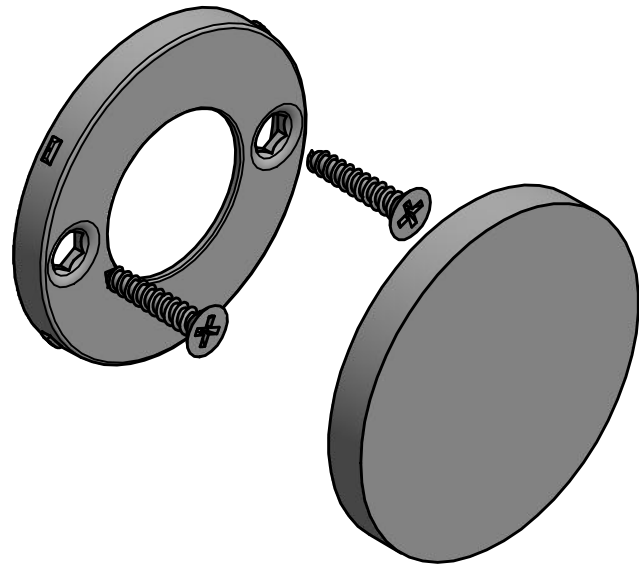

PBA-B53

lever handle accessory
blank escutcheon
stainless steel

53

38

6,5

FORMANI®		Part number:	
		Description:	
Doc no.: 3701R001 PBAB53 V01.dwg	Creation date: 11-10-2018	PBA-B53	Format:
Drawn by: Christian Brimbois			A3
FORMANI HOLLAND B.V. EUROPALAAN 12 6199 AB MAASTRICHT-AIRPORT NL T +31 (0)43 308 90 00 INFO@FORMANI.COM FORMANI.COM			