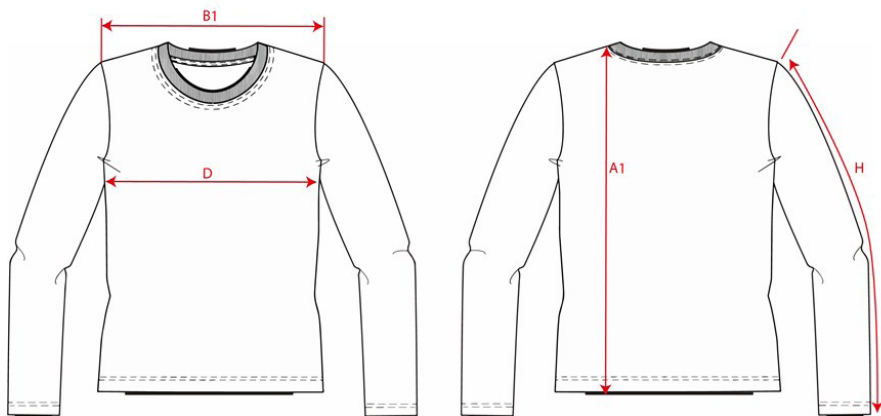

PRODUCTSPECIFICATIE

T-Shirt Lange Mouw / 101006

Artikelnummer: 101006 / TL190
K1 Maten: XS | S | M | L | XL | XXL | 3XL | 5XL | 7XL
Sexe: Unisex
Kwaliteit: 100% gekamd katoen, single jersey
Gewicht: 190 g/m²
CBS Nummer: 6109100010
Constructie: Single Jersey

Kleuren:

Wasvoorschriften:

Kenmerken:

	Tol	XS	S	M	L	XL	XXL	3XL	5XL	7XL	
A1	Total backl meas. from hsp	1,0	72,0	74,0	76,0	78,0	80,0	82,0	84,0	88,0	90,0
B1	Shoulder to shoulder	1,0	42,0	44,0	46,0	48,0	50,0	52,0	54,0	58,0	62,0
D	1/2 Chest width (at armhole)	1,0	47,0	50,0	53,0	56,0	59,0	62,0	65,0	71,0	77,0
H	Upperarm sleeve	0,5	62,0	63,0	64,0	65,0	66,0	67,0	68,0	69,0	69,0