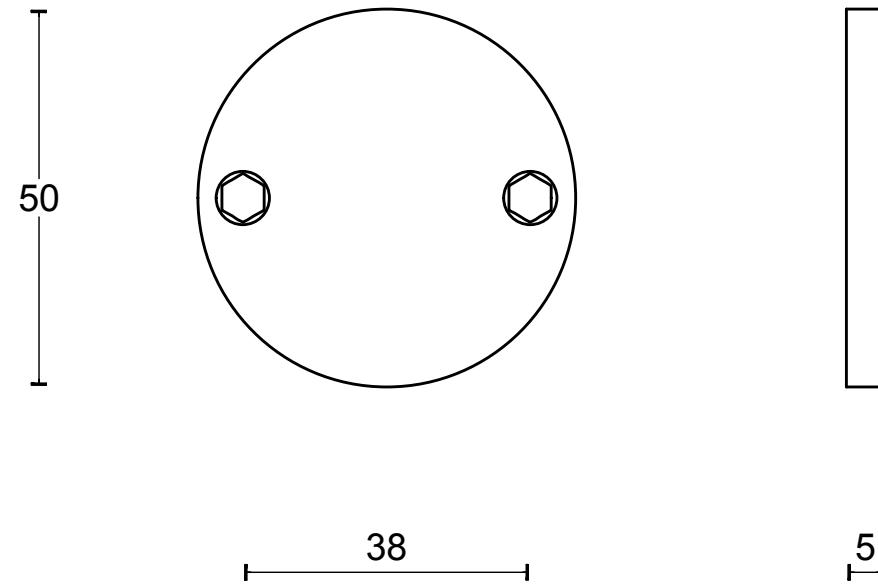

PBB50

lever handle accessory
blank escutcheon
stainless steel

FORMANI [®]		Part number:	
		Description: PBB50	
Doc no.: 2701R001 PBB50 V02.dwg	Creation date: 28-2-2013		Format: A3
Drawn by: Christian Brimbois	Formani Holland B.V. · Amerikalaan 55 · 6199 AE Maastricht Airport · tel: +31 (0)43 308 90 00 · www.formani.nl · info@formani.nl		