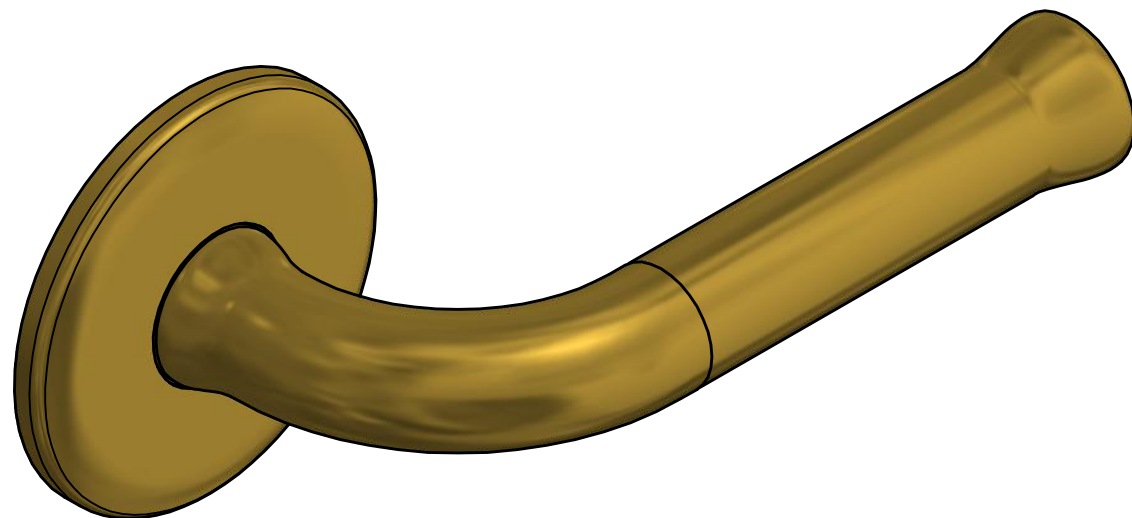

FORMANI®

Part number:
3101D002IMXX0 EV101 64 IM V01

Doc no.: 3101D002IMXX0 EV101 64 IM V03.dwg

Description:
EV101/64 IM

Format:

A3

Drawn by: Christian Brimbois Creation date: 18-2-2014