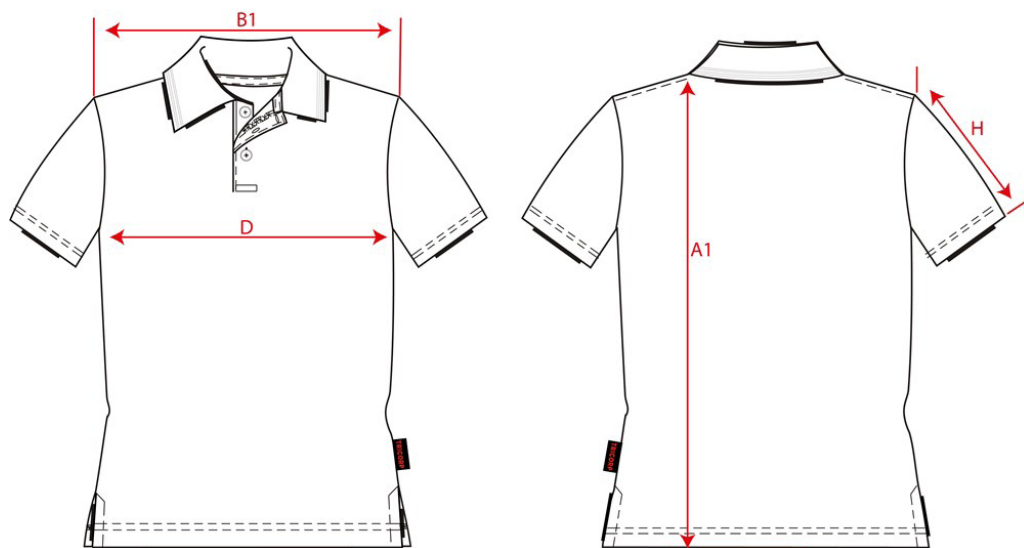

PRODUCTSPECIFICATIE

Poloshirt Cooldry Bamboe Slim Fit / 201001

Artikelnummer: 201001 / PBA180
Maten: XXS | XS | S | M | L | XL | XXL | 3XL | 5XL
Sexe: Unisex
Kwaliteit: 50% Viscose, Bamboe / 50% Polyester, Cooldry
Gewicht: 180 g/m²
CBS Nummer: 6109902000
Constructie: Piqué

Kleuren:

Wasvoorschriften:

Kenmerken:

	Tol	XXS	XS	S	M	L	XL	XXL	3XL	5XL	
A1	Total backl from hsp	1,0	67,0	69,0	71,0	73,0	75,0	77,0	79,0	81,0	83,0
B1	Shoulder to shoulder	1,0	37,5	39,0	40,5	42,0	43,5	45,0	46,5	48,0	49,5
D	1/2 Chest width (at armhole)	1,0	46,0	48,0	50,0	52,0	54,0	56,0	58,0	60,0	62,0
H	Upperarm sleeve	0,5	16,0	17,0	18,0	19,0	20,0	21,0	22,0	23,0	24,0