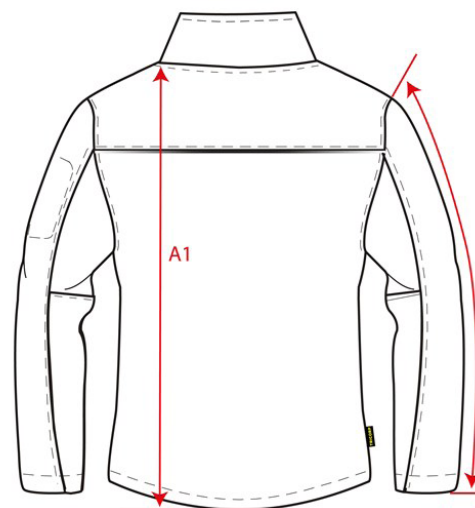

PRODUCTSPECIFICATIE

Softshell Luxe / 402006

Artikelnummer: 402006 / TSJ2000
Maten: XXS | XS | S | M | L | XL | XXL | 3XL | 4XL | 5XL | 7XL
Sexe: Unisex
Kwaliteit: 96% Polyester / 4% Elastaan spandex, PU MEM-BRAAN
Gewicht: 340 g/m²
CBS Nummer: 6201131090
MVO: Circulair; Recyclebaar
Constructie: Platbinding

Kleuren:

Wasvoorschriften:

Kenmerken:

	Tol	XXS	XS	S	M	L	XL	XXL	3XL	4XL	5XL	7XL	
A	Total backl meas. from CBN	1,0	67,0	69,0	71,0	73,0	75,0	77,0	81,0	85,0	87,0	89,0	89,0
B1	Shoulder to shoulder	1,0	42,0	44,0	46,0	48,0	50,0	52,0	56,0	60,0	62,0	64,0	68,0
D	1/2 Chest width (2,5cm under armpit)	1,0	52,0	54,0	56,0	58,0	60,0	64,0	68,0	72,0	74,0	76,0	80,0
H	Upperarm sleeve	0,5	63,0	64,0	65,0	66,0	67,0	68,0	69,0	70,0	71,0	72,0	72,0