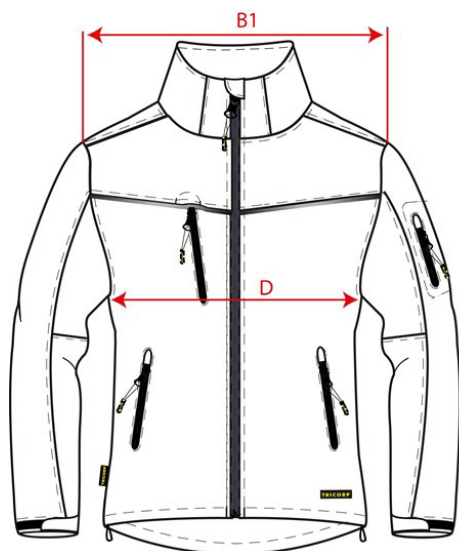

PRODUCTSPECIFICATIE

Softshell Luxe / 402006

Artikelnummer: 402006 / TSJ2000
Maten: XXS | XS | S | M | L | XL | XXL | 3XL | 4XL | 5XL | 7XL
Sexe: Unisex
Kwaliteit: 96% Polyester / 4% Elastaan spandex, PU MEM-BRAAN
Gewicht: 340 g/m²
CBS Nummer: 6201131090
MVO: Circulair; Recyclebaar
Constructie: Platbinding

Kleuren:

Wasvoorschriften:

Kenmerken:

	Tol	XXS	XS	S	M	L	XL	XXL	3XL	4XL	5XL	7XL	
A	Total backl meas. from CBN	1,0	67,0	69,0	71,0	73,0	75,0	77,0	81,0	85,0	87,0	89,0	89,0
B1	Shoulder to shoulder	1,0	42,0	44,0	46,0	48,0	50,0	52,0	56,0	60,0	62,0	64,0	68,0
D	1/2 Chest width (2,5cm under armpit)	1,0	52,0	54,0	56,0	58,0	60,0	64,0	68,0	72,0	74,0	76,0	80,0
H	Upperarm sleeve	0,5	63,0	64,0	65,0	66,0	67,0	68,0	69,0	70,0	71,0	72,0	72,0