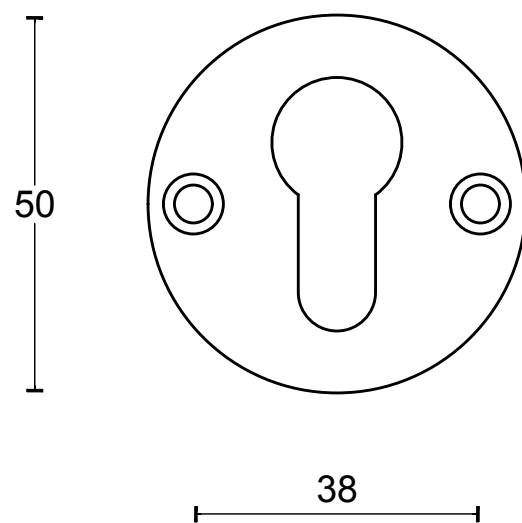

LZBY50

profile cylinder escutcheon
stainless steel or brass

| | | | |
|---|--------------------------|-------------------------------|----------------------|
| FORMANI® | | Part number: | |
| | | Description: LZBY50 | |
| Doc no.: 3401Y001 LZBY50 V01.dwg | Creation date: 27-7-2016 | | Format: A3 |
| Drawn by: Christian Brimbois | | | |
| FORMANI HOLLAND B.V. EUROPALAAN 12 6199 AB MAASTRICHT-AIRPORT NL T +31 (0)43 308 90 00 INFO@FORMANI.COM FORMANI.COM | | | |