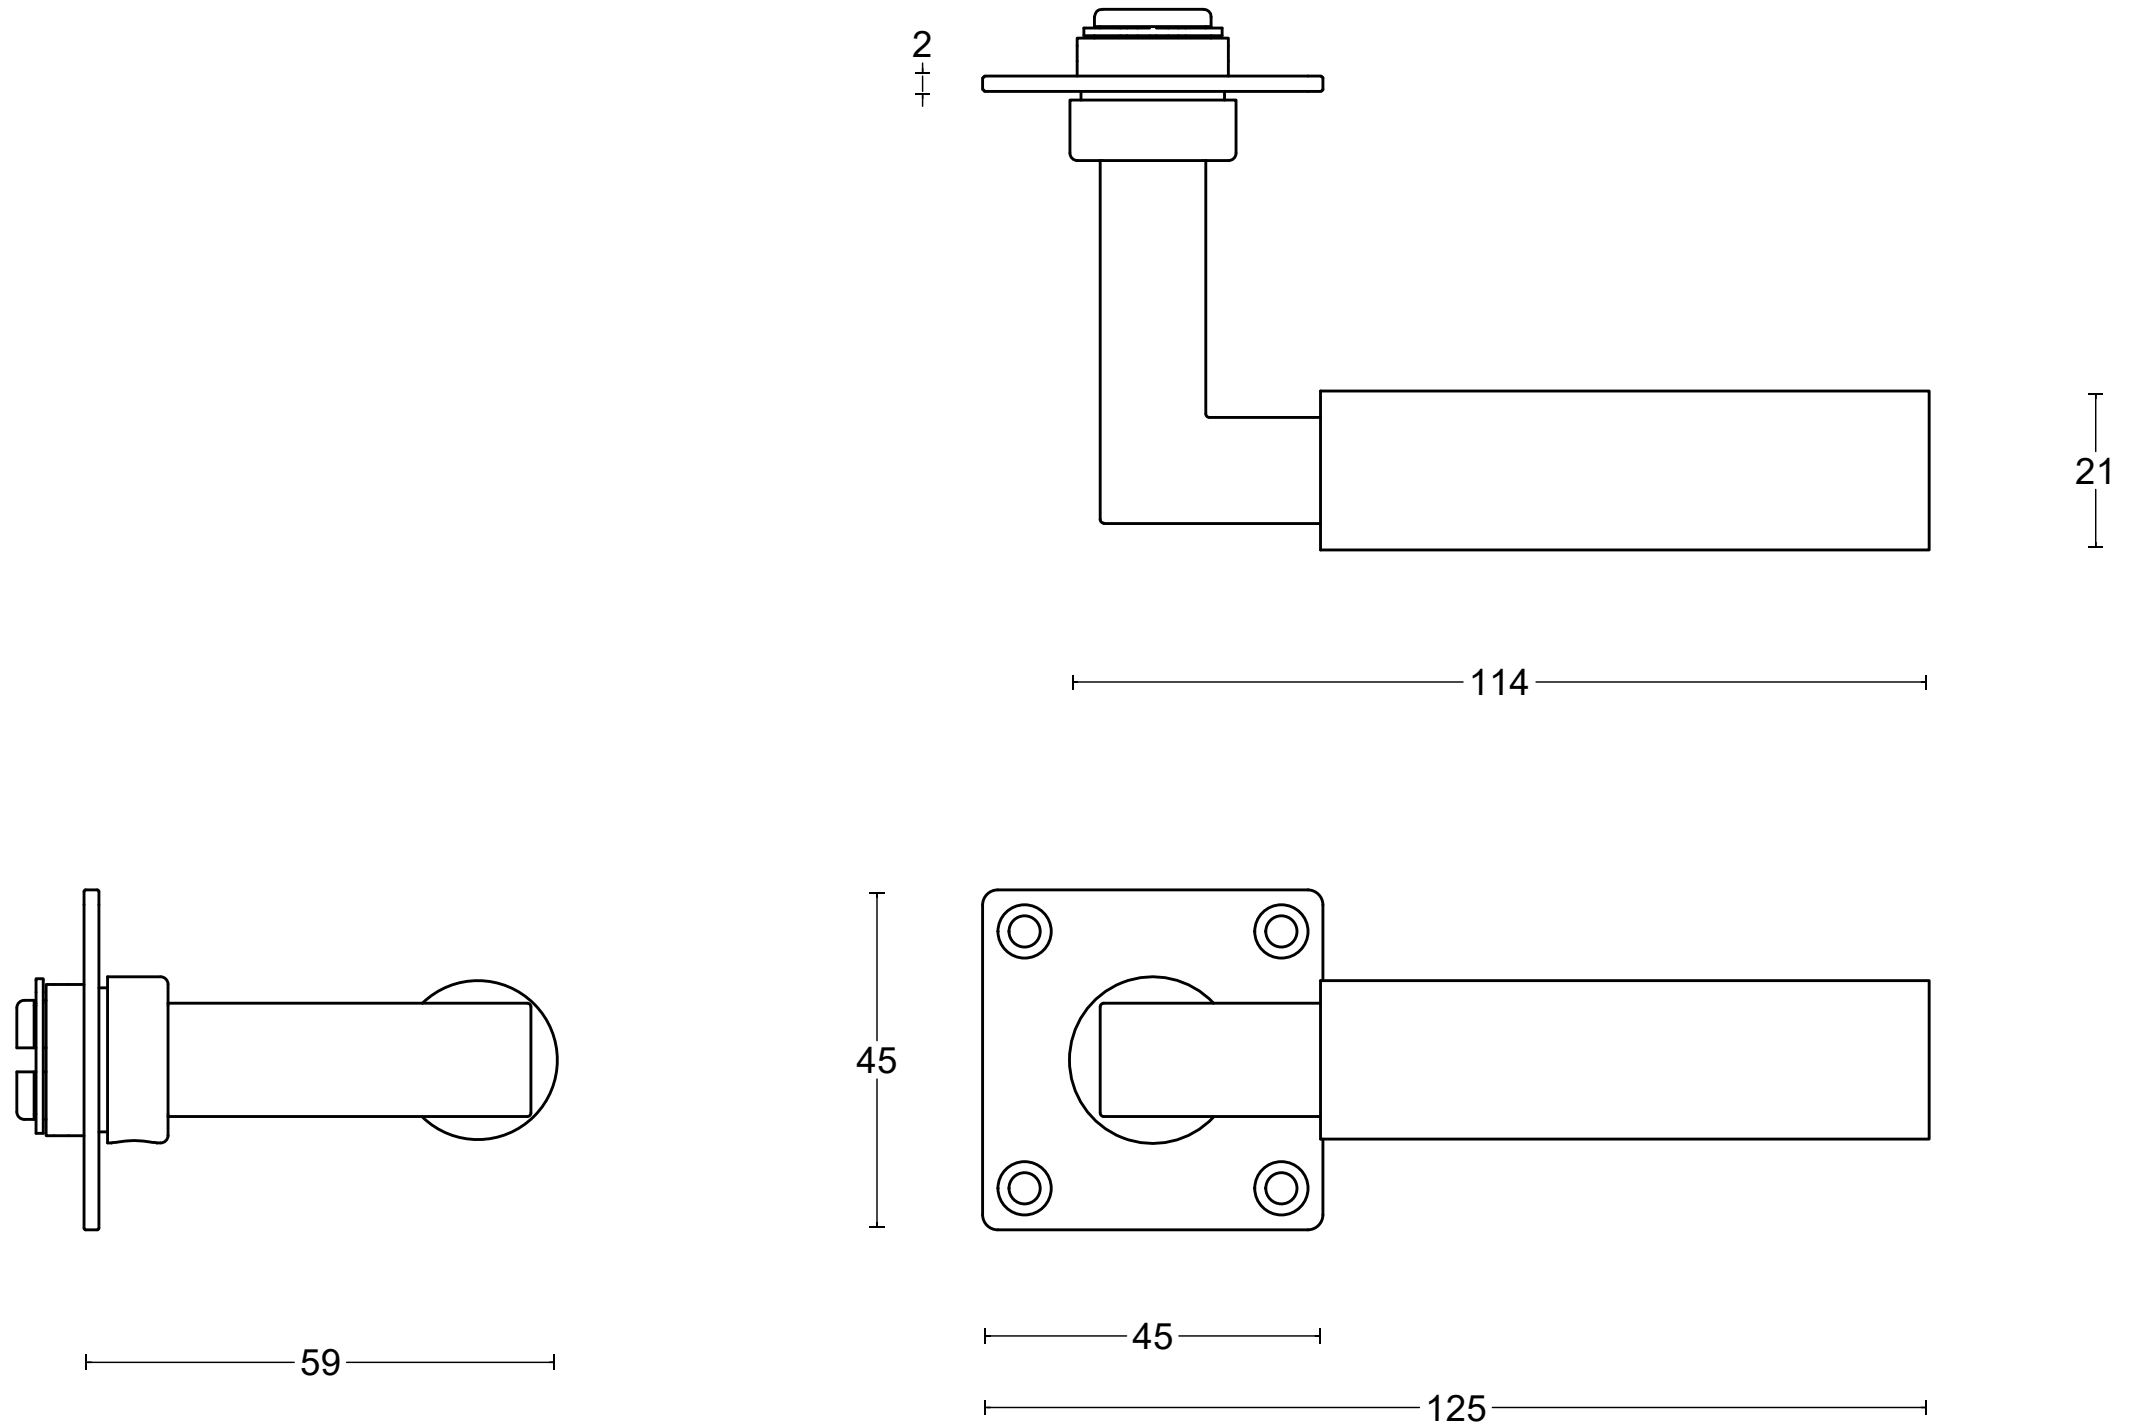

TIMELESS 1930MRV45

solid unsprung lever handle
on rose

<p>FORMANI®</p> <p>FORMANI HOLLAND B.V. EUROPALAAN 12 6199 AB MAASTRICHT-AIRPORT NL T +31 (0)43 308 90 00 INFO@FORMANI.COM WWW.FORMANI.COM</p>	Type :	Version:
	TIMELESS 1930MRV45	V02
	Description: solid unsprung lever handle on rose	
Formani filename: 0301D006_1930MRV45_V02.dwg		
Drawn by: Christian Brimbois		
Creation date: 7-11-2022		